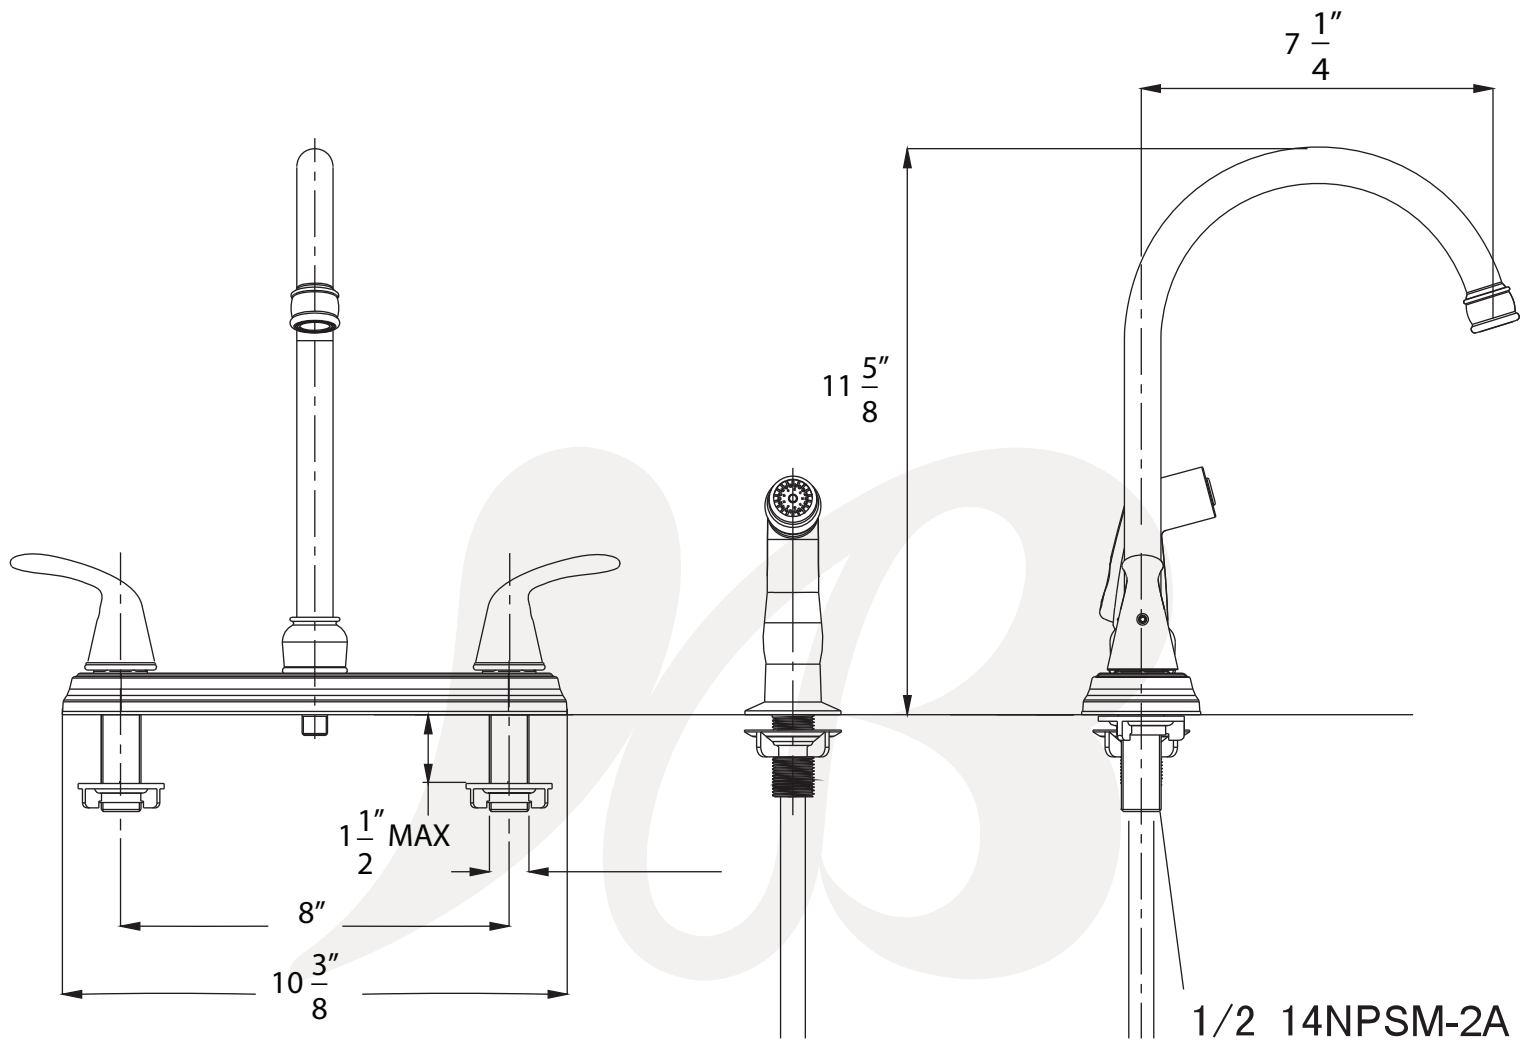

K2220001, K22200020 - Kitchen faucet

K2320001-Z, K2320002-Z - Kitchen Faucet with Sprayer

Description

- 8" center kitchen faucet
- 360 deg swing angle, 8 3/4" high arch spout
- 90 deg turn washerless cartridge
- 1/2" NPS connections
- 1.8 GPM ASME compliant
- California AB1953 compliant

K2220001

K2320001-Z

Colors / Finishes

- K2220001, K2320001-Z - Chrome
- K2320002, K2320002-Z - PVD Satin Nickel

BREAK DOWN

Component Parts List

NO.	Description	Part No.	Qty
01	CARTRIDGE	ATBA0125	2
02	GASKET	CTWR0304	2
03	SPRING	CTBT0079	2
04	NUT	CTNP0057	2
05	DIVERTER	ATBA0129	1
06	O-RING	CTRR0023	2
07	CLIP	CTRR0007	1
08	AERATOR	ATBX0037	1
09	SPRAY	ATBE0177	1