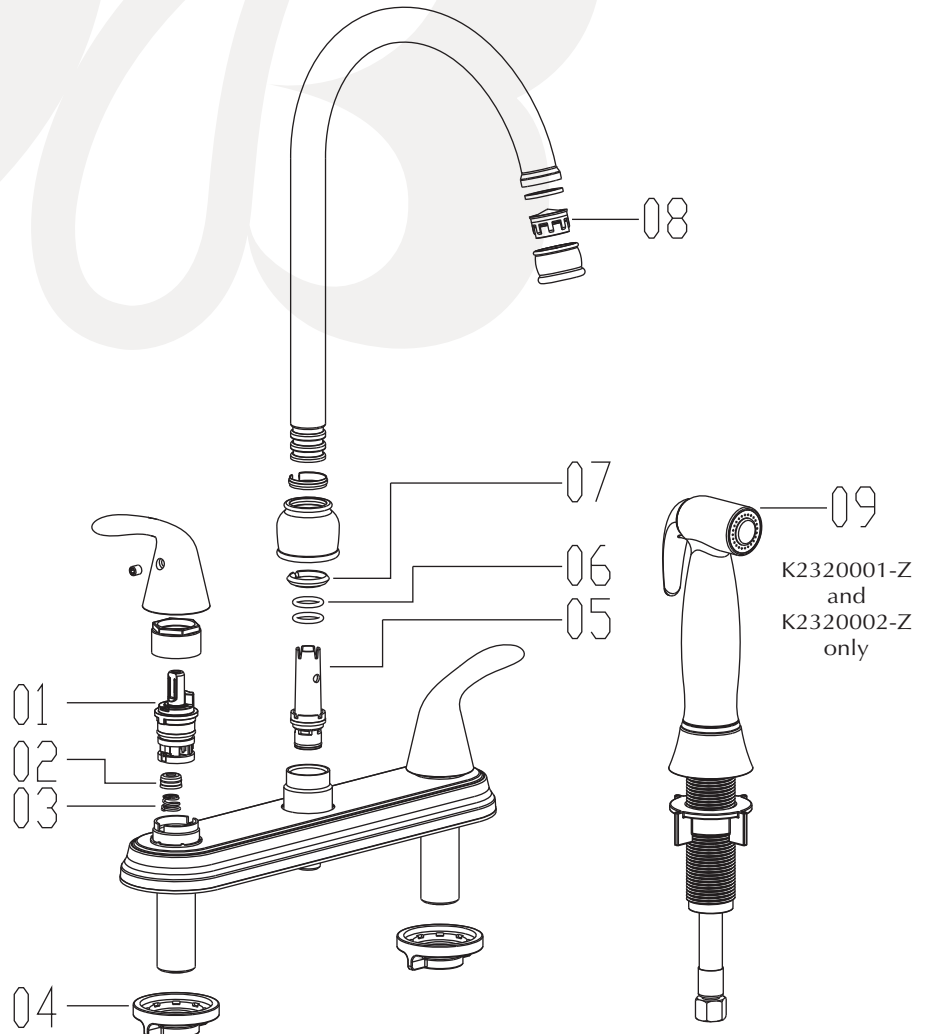

K2220001, K22200020 - Kitchen faucet

K2320001-Z, K2320002-Z - Kitchen Faucet with Sprayer

Description

- 8" center kitchen faucet
- 360 deg swing angle, 8 3/4" high arch spout
- 90 deg turn washerless cartridge
- 1/2" NPS connections
- 1.8 GPM ASME compliant
- California AB1953 compliant

K2220001

K2320001-Z

Colors / Finishes

- K2220001, K2320001-Z - Chrome
- K2320002, K2320002-Z - PVD Satin Nickel

BREAK DOWN

Component Parts List

NO.	Description	Part No.	Qty
01	CARTRIDGE	ATBA0125	2
02	GASKET	CTWR0304	2
03	SPRING	CTBT0079	2
04	NUT	CTNP0057	2
05	DIVERTER	ATBA0129	1
06	O-RING	CTRR0023	2
07	CLIP	CTRR0007	1
08	AERATOR	ATBX0037	1
09	SPRAY	ATBE0177	1

Item Number	Type	Date
K2220001, K2220002 - K2320001-Z, K2320002-Z	Kitchen Faucet	8/18/2016