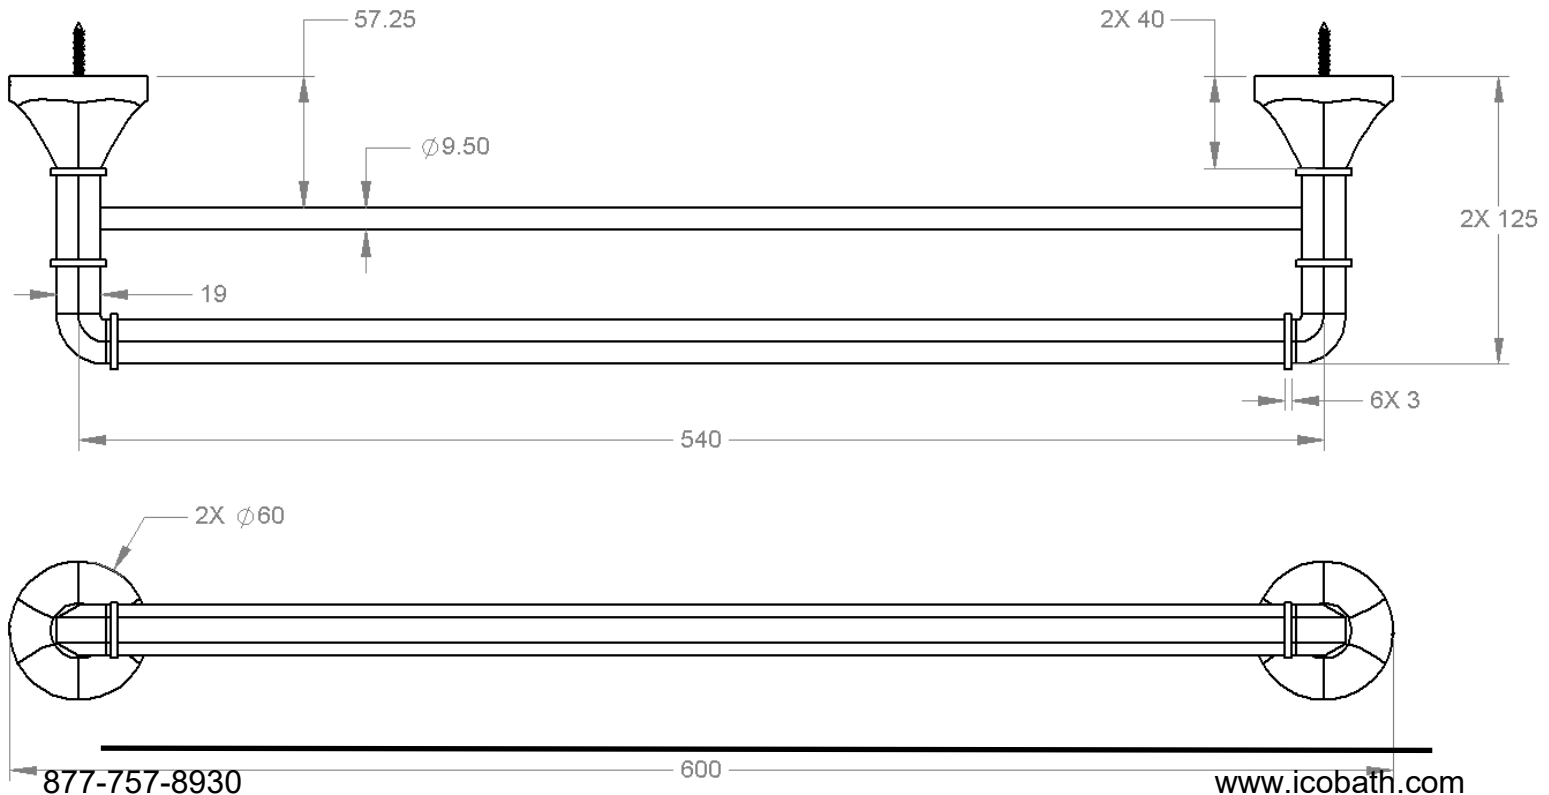

Parts Included	QTY
A - Double Towel Bar	1
B - Screw	4
C - Set Screw	2
D - Allen Key	1
E - Bracket	2

Model #	Description	Finish	Weight (lb)	WxHxD (mm)	WxHxD (Inches)	Metal Type
V2183	Magma 24" Double Towel Bar	Chrome	3	600 x 60 x 60	23.75 x 2.25 x 2.25	Brass
V2184	Magma 24" Double Towel Bar	Brushed Nickel	3	600 x 60 x 60	23.75 x 2.25 x 2.25	Brass

Warranty: 2 Years

Care & Maintenance: A periodic wash using warm water and a soft cloth will retain the high quality finish of your Volkano product for many years to come. ON NO ACCOUNT should any household bleaches, detergents, abrasive polishes, steel wool or other cleaning agents be used on this item.