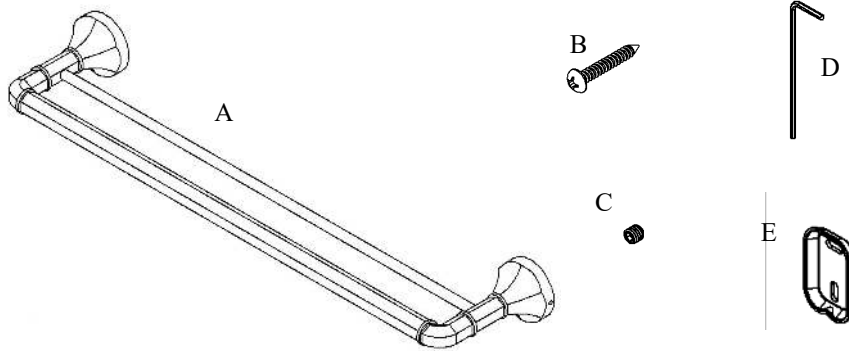

## Installation Guide

Code: V2183, V2184

Parts Included	QTY
A - Double Towel Bar	1
B - Screw	4
C - Set Screw	2
D - Allen Key	1
E - Bracket	2

Model #	Description	Finish	Weight (lb)	WxHxD (mm)	WxHxD (Inches)	Metal Type
V2183	Magma 24" Double Towel Bar	Chrome	3	600 x 60 x 60	23.75 x 2.25 x 2.25	Brass
V2184	Magma 24" Double Towel Bar	Brushed Nickel	3	600 x 60 x 60	23.75 x 2.25 x 2.25	Brass