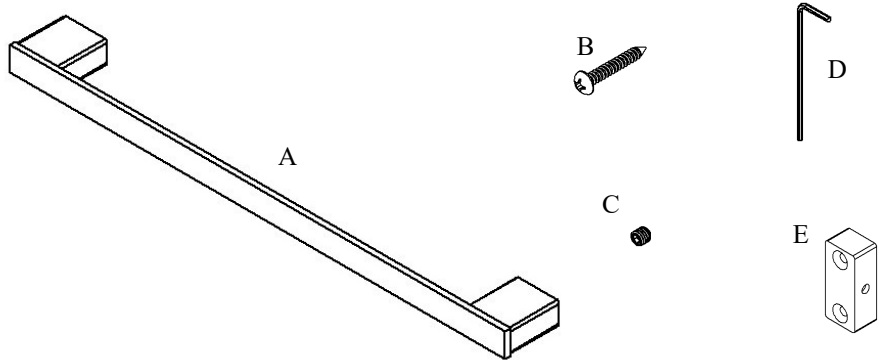

# Volkano Cinder 18" Towel Bar Installation Guide

Code: V3133, V3134, V3135, V3130-BGL, V3130-BGD

Parts Included	QTY
A - Towel Bar	1
B - Screw	4
C - Set Screw	2
D - Allen Key	1
E - Bracket	2

Model #	Description	Finish	Weight (lb)	WxHxD (mm)	WxHxD (Inches)	Metal Type
V3133	Cinder 18" Towel Bar	Chrome	1.75	457 x 22 x 50	18 x 0.75 x 2	Brass
V3134	Cinder 18" Towel Bar	Brushed Nickel	1.75	457 x 22 x 50	18 x 0.75 x 2	Brass
V3135	Cinder 18" Towel Bar	Matte Black	1.75	457 x 22 x 50	18 x 0.75 x 2	Brass
V3130-BGL	Cinder 18" Towel Bar	Brushed Gold Light	1.75	457 x 22 x 50	18 x 0.75 x 2	Brass
V3130-BGD	Cinder 18" Towel Bar	Brushed Gold Dark	1.75	457 x 22 x 50	18 x 0.75 x 2	Brass