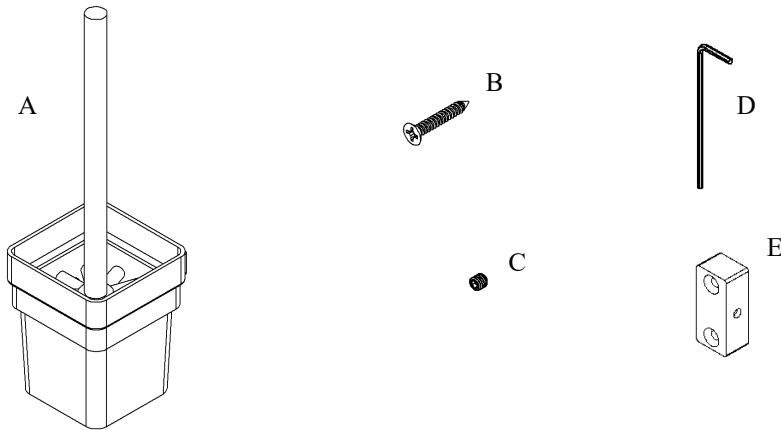

# Volkano Cinder Wall-Mounted Toilet Brush

## Installation Guide

Code: V3613, V3614, V3615

Parts Included	QTY
A - Toilet Brush	1
B - Screw	2
C - Set Screw	1
D - Allen Key	1
E - Bracket	1

Model #	Description	Finish	Weight (lb)	WxHxD (mm)	WxHxD (Inches)	Metal Type
V3613	Cinder Wall-Mounted Toilet Brush	Chrome	2.3	94 x 320 x 94	4 x 12.5 x 4	Brass
V3614	Cinder Wall-Mounted Toilet Brush	Brushed Nickel	2.3	94 x 320 x 94	4 x 12.5 x 4	Brass
V3615	Cinder Wall-Mounted Toilet Brush	Matte Black	2.3	94 x 320 x 94	4 x 12.5 x 4	Brass