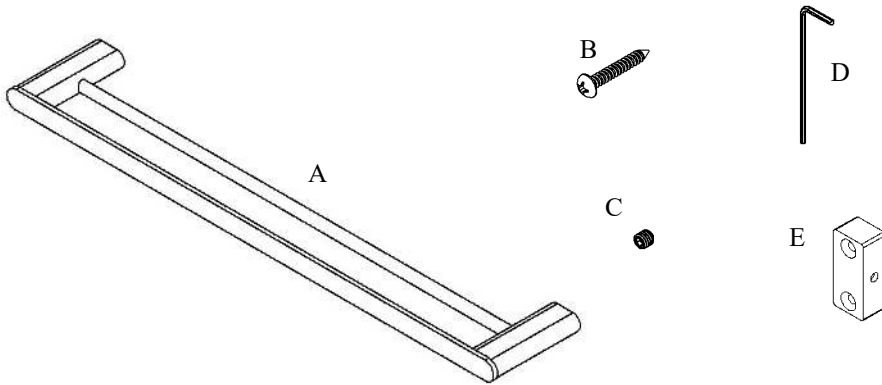

Exhilarating by Design

Volkano Flow 24" Double Towel Bar Installation Guide

Code: V4183, V4184, V4185

Parts Included	QTY
A - Double Towel Bar	1
B - Screw	4
C - Set Screw	2
D - Allen Key	1
E - Bracket	2

Model #	Description	Finish	Weight (lb)	WxHxD (mm)	WxHxD (Inches)	Metal Type
V4183	Flow 24" Double Towel Bar	Chrome	2.5	600 x 22 x 107	23.75 x 0.75 x 4.25	Brass
V4184	Flow 24" Double Towel Bar	Brushed Nickel	2.5	600 x 22 x 107	23.75 x 0.75 x 4.25	Brass
V4185	Flow 24" Double Towel Bar	Matte Black	2.5	600 x 22 x 107	23.75 x 0.75 x 4.25	Brass