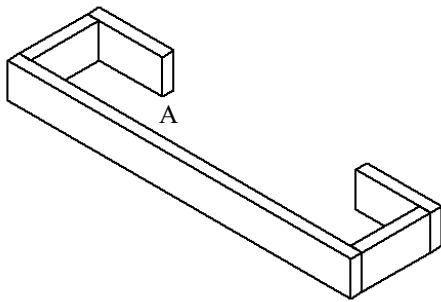

Exhilarating by Design

Volkano Fire 12" Towel Bar Installation Guide

Code: V5313, V5314, V5315, V5310-BGL, V5310-BGD

Parts Included	QTY
A - Towel Bar	1
B - Screw	4
C - Set Screw	2
D - Allen Key	1
E - Bracket	2

Model #	Description	Finish	Weight (lb)	WxHxD (mm)	WxHxD (Inches)	Metal Type
V5313	Fire 12" Towel Bar	Chrome	2.5	300 x 30 x 80	12 x 1 x 3	Brass
V5314	Fire 12" Towel Bar	Brushed Nickel	2.5	300 x 30 x 80	12 x 1 x 3	Brass
V5315	Fire 12" Towel Bar	Matte Black	2.5	300 x 30 x 80	12 x 1 x 3	Brass
V5310-BGL	Fire 12" Towel Bar	Brushed Gold Light	2.5	300 x 30 x 80	12 x 1 x 3	Brass
V5310-BGD	Fire 12" Towel Bar	Brushed Gold Dark	2.5	300 x 30 x 80	12 x 1 x 3	Brass