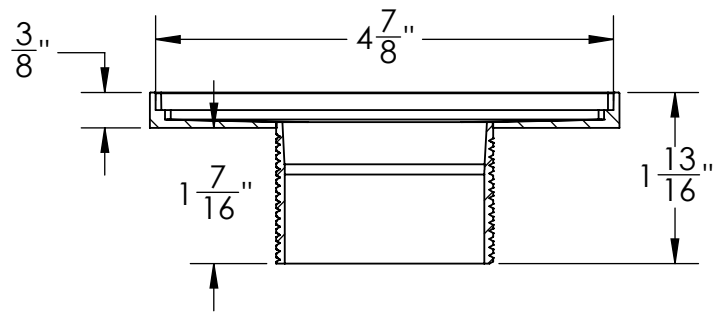

T 52 Specifications

T 52:

- 5" square throat with 2" outlet
- Pitched towards outlet
- 304L Stainless Steel

Kits:

- X 5, XD 5, Q 5, QD 5, M 5, MD 5, K 5, KD 5, V 5, VD 5, N 5, ND 5, W 5, WD 5

Finishes:

- Satin Stainless
- Polished Stainless
- Oil Rubbed Bronze
- Satin Bronze
- Matte Black