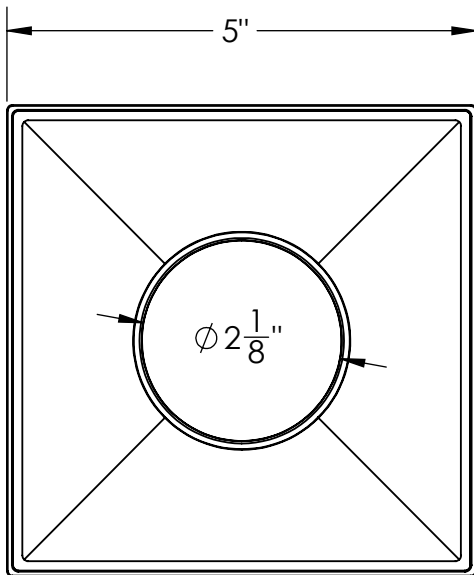

T 52 Specifications

T 52:

- 5" square throat with 2" outlet
- Pitched towards outlet
- 304L Stainless Steel

Kits:

- X 5, XD 5, Q 5, QD 5, M 5, MD 5, K 5, KD 5, V 5, VD 5, N 5, ND 5, W 5, WD 5

Finishes:

- Satin Stainless
- Polished Stainless
- Oil Rubbed Bronze
- Satin Bronze
- Matte Black