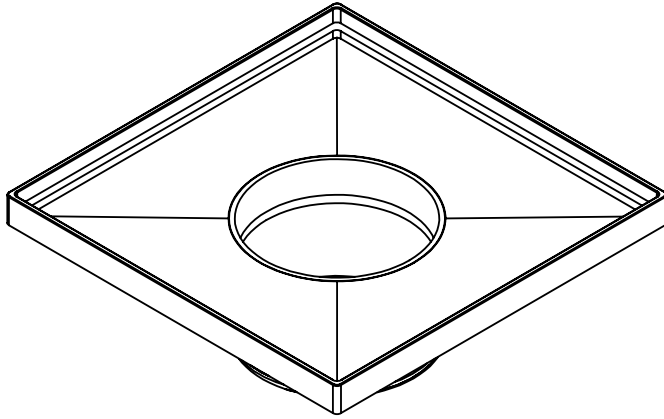

T 52 Specifications

T 52:

- 5" square throat with 2" outlet
- Pitched towards outlet
- 304L Stainless Steel

Kits:

- X 5, XD 5, Q 5, QD 5, M 5, MD 5, K 5, KD 5, V 5, VD 5, N 5, ND 5, W 5, WD 5

Finishes:

- Satin Stainless
- Polished Stainless
- Oil Rubbed Bronze
- Satin Bronze
- Matte Black