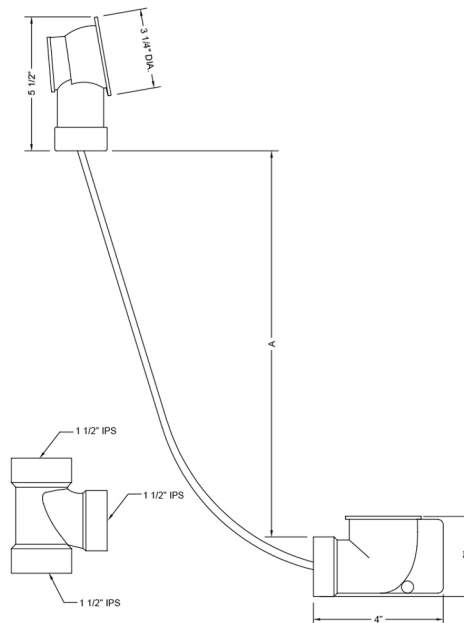

ABS Bath Waste and Overflow Subassembly (Geberit)

Model #: 371-LT

FEATURES:

- Designed to fit most manufacturers' bath and whirlpool tubs from 12" to 16" deep
- 17" cable length
- For 1½" ABS Schedule 40
- Stainless steel cable for strength and durability
- Complements both contemporary and traditional styling
- Geberit subassemblies
- SUBASSEMBLIES ONLY

AVAILABLE FINISHES:

N/A

SPECIFICATION DRAWING:

PVC BATH WASTE & OVERFLOW		
PART #	A	CABLE LENGTH
370-LT	12"-16"	17"
372-LT	17"-24"	27"
374-LT	23"-27"	33"
376-LT	28"-29"	43"
ABS BATH WASTE & OVERFLOW		
371-LT	12"-16"	17"
373-LT	17"-24"	27"
375-LT	23"-27"	33"
377-LT	28"-29"	43"