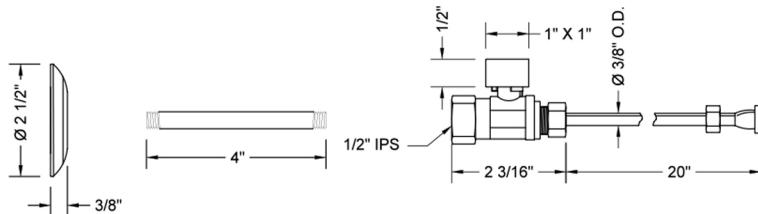

Quarter Turn Straight Pattern 1/2" IPS x 3/8" O.D. Toilet Supply Kit with Square Handle, 20" Supply Tube, Escutcheon

Model #: 619-7-72-

FEATURES:

- Complete Toilet Supply Kit
- Kit contains:
 - (1) Quarter Turn Straight Pattern 1/2" IPS x 3/8" O.D. Supply Valve with Square Handle P/N 619-7
 - (1) 20" Copper Supply Tube P/N 772
 - (1) Escutcheon P/N 741 (ULB P/N 6015)
 - (1) 1/2" Brass Nipple P/N 801-12.4

SPECIFICATION DRAWING:

COMPONENTS	
DESCRIPTION	QTY:
STRAIGHT VALVE - SQUARE HANDLE	1
20" X 3/8" O.D. SUPPLY TUBE	1
ESCUTCHEON	1
PLASTIC FILL VALVE COUPLING NUT	1
4" NIPPLE	1

AVAILABLE HANDLES: