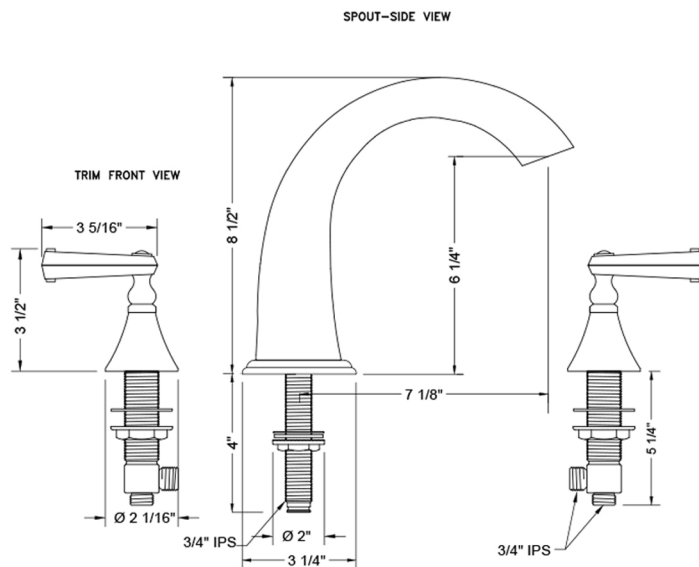

SPECIFICATION DRAWING: