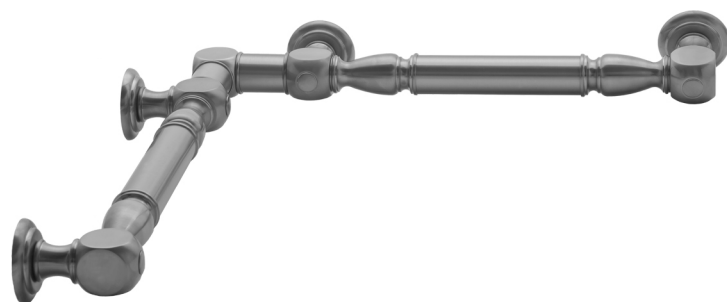

G20 12" x 32" Inside Corner Grab Bar

Model #: **G20-12-32-IC-**

FEATURES:

- ADA compliant when properly installed
- All brass construction, fully polished & plated
- All grab bars can be custom sized. Contact JACLO for pricing & availability
- Optional handshower sliders and toilet paper/wash cloth holders can be added only upon initial order
- Grab bars over 32" REQUIRE a middle post

SPECIFICATION DRAWING:

BRASS LUXURY GRAB BAR							
PART. #	DESCRIPTION	A	B	PART. #	DESCRIPTION	A	B
G20-12-12-IC	CENTER OF POST	12"	12"	G20-24-36-IC	CENTER OF POST	24"	36"
G20-12-16-IC	CENTER OF POST	12"	16"	G20-24-48-IC	CENTER OF POST	24"	48"
G20-12-24-IC	CENTER OF POST	12"	24"	G20-24-60-IC	CENTER OF POST	24"	60"
G20-12-32-IC	CENTER OF POST	12"	32"				
				G20-32-32-IC	CENTER OF POST	32"	32"
G20-12-36-IC	CENTER OF POST	12"	36"	G20-32-36-IC	CENTER OF POST	32"	36"
G20-12-48-IC	CENTER OF POST	12"	48"	G20-32-48-IC	CENTER OF POST	32"	48"
G20-12-60-IC	CENTER OF POST	12"	60"	G20-32-60-IC	CENTER OF POST	32"	60"
G20-16-16-IC	CENTER OF POST	16"	16"	G20-36-36-IC	CENTER OF POST	36"	36"
G20-16-24-IC	CENTER OF POST	16"	24"	G20-36-48-IC	CENTER OF POST	36"	48"
G20-16-32-IC	CENTER OF POST	16"	32"	G20-36-60-IC	CENTER OF POST	36"	60"
G20-16-36-IC	CENTER OF POST	16"	36"	G20-48-48-IC	CENTER OF POST	48"	48"
G20-16-48-IC	CENTER OF POST	16"	48"	G20-48-60-IC	CENTER OF POST	48"	60"
G20-16-60-IC	CENTER OF POST	16"	60"				
G20-24-24-IC	CENTER OF POST	24"	24"	G20-60-60-IC	CENTER OF POST	60"	60"
G20-24-32-IC	CENTER OF POST	24"	32"				