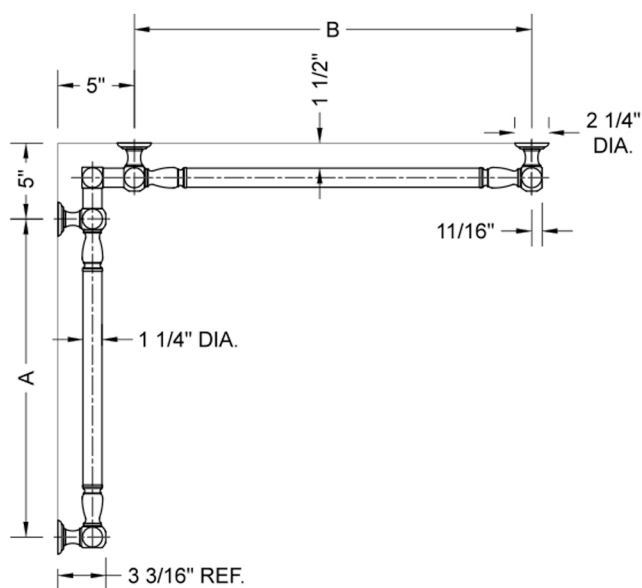

G20 12" x 32" Inside Corner Grab Bar

Model #: **G20-12-32-IC-**

FEATURES:

- ADA compliant when properly installed
- All brass construction, fully polished & plated
- All grab bars can be custom sized. Contact JACLO for pricing & availability
- Optional handshower sliders and toilet paper/wash cloth holders can be added only upon initial order
- Grab bars over 32" REQUIRE a middle post

SPECIFICATION DRAWING:

BRASS LUXURY GRAB BAR							
PART. #	DESCRIPTION	A	B	PART. #	DESCRIPTION	A	B
G20-12-12-IC	CENTER OF POST	12"	12"	G20-24-36-IC	CENTER OF POST	24"	36"
G20-12-16-IC	CENTER OF POST	12"	16"	G20-24-48-IC	CENTER OF POST	24"	48"
G20-12-24-IC	CENTER OF POST	12"	24"	G20-24-60-IC	CENTER OF POST	24"	60"
G20-12-32-IC	CENTER OF POST	12"	32"				
				G20-32-32-IC	CENTER OF POST	32"	32"
G20-12-36-IC	CENTER OF POST	12"	36"	G20-32-36-IC	CENTER OF POST	32"	36"
G20-12-48-IC	CENTER OF POST	12"	48"	G20-32-48-IC	CENTER OF POST	32"	48"
G20-12-60-IC	CENTER OF POST	12"	60"	G20-32-60-IC	CENTER OF POST	32"	60"
G20-16-16-IC	CENTER OF POST	16"	16"	G20-36-36-IC	CENTER OF POST	36"	36"
G20-16-24-IC	CENTER OF POST	16"	24"	G20-36-48-IC	CENTER OF POST	36"	48"
G20-16-32-IC	CENTER OF POST	16"	32"	G20-36-60-IC	CENTER OF POST	36"	60"
G20-16-36-IC	CENTER OF POST	16"	36"	G20-48-48-IC	CENTER OF POST	48"	48"
G20-16-48-IC	CENTER OF POST	16"	48"	G20-48-60-IC	CENTER OF POST	48"	60"
G20-16-60-IC	CENTER OF POST	16"	60"				
G20-24-24-IC	CENTER OF POST	24"	24"	G20-60-60-IC	CENTER OF POST	60"	60"
G20-24-32-IC	CENTER OF POST	24"	32"				