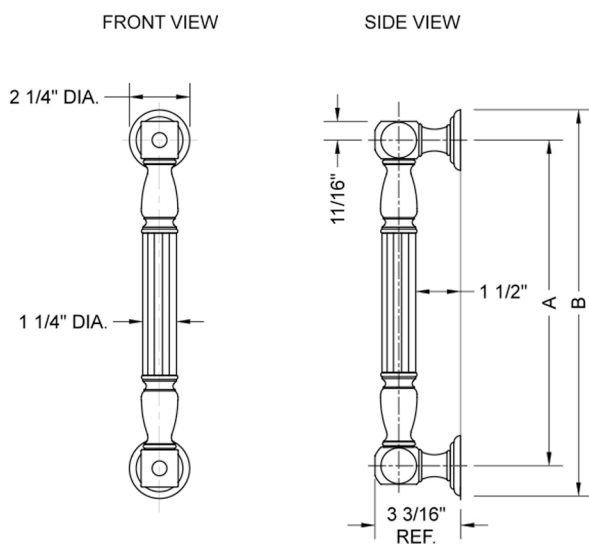

48" G21 Straight Grab Bar

Model #: G21-48-

FEATURES:

- ADA compliant when properly installed
- All brass construction, fully polished & plated
- All grab bars can be custom sized. Contact JACLO for pricing & availability
- Optional handshower sliders and toilet paper/wash cloth holders can be added only upon initial order
- Grab bars over 32" REQUIRE a middle post

SPECIFICATION DRAWING:

BRASS LUXURY GRAB BAR			
PART. #	DESCRIPTION	A	B
G21-12-XX	12" CENTER TO CENTER	12"	14 1/4"
G21-16-XX	16" CENTER TO CENTER	16"	18 1/4"
G21-18-XX	18" CENTER TO CENTER	18"	20 1/4"
G21-24-XX	24" CENTER TO CENTER	24"	26 1/4"
G21-32-XX	32" CENTER TO CENTER	32"	34 1/4"
*NOTE: GRAB BARS OVER 32" REQUIRE A MIDDLE POST			
G21-36-XX	36" CENTER TO CENTER	36"	38 1/4"
G21-42-XX	42" CENTER TO CENTER	42"	44 1/4"
G21-48-XX	48" CENTER TO CENTER	48"	50 1/4"
G21-60-XX	60" CENTER TO CENTER	60"	62 1/4"