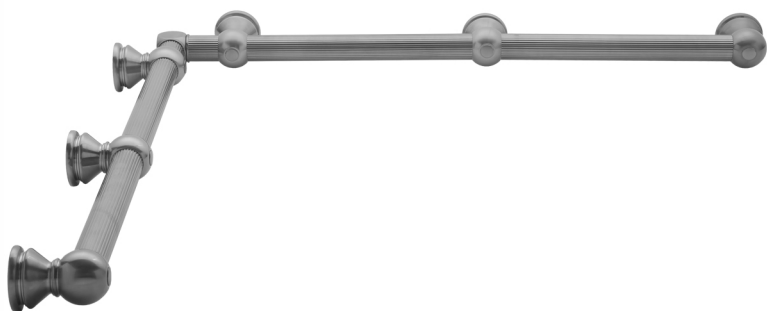

G33 36" x 60" Inside Corner Grab Bar

Model #: **G33-36-60-IC-**

FEATURES:

- ADA compliant when properly installed
- All brass construction, fully polished & plated
- All grab bars can be custom sized. Contact JACLO for pricing & availability
- Optional handshower sliders and toilet paper/wash cloth holders can be added only upon initial order
- Grab bars over 32" REQUIRE a middle post

SPECIFICATION DRAWING:

BRASS LUXURY GRAB BAR							
PART. #	DESCRIPTION	A	B	PART. #	DESCRIPTION	A	B
G33-12-12-IC	CENTER OF POST	12"	12"	G33-24-36-IC	CENTER OF POST	24"	36"
G33-12-16-IC	CENTER OF POST	12"	16"	G33-24-48-IC	CENTER OF POST	24"	48"
G33-12-24-IC	CENTER OF POST	12"	24"	G33-24-60-IC	CENTER OF POST	24"	60"
G33-12-32-IC	CENTER OF POST	12"	32"				
				G33-32-32-IC	CENTER OF POST	32"	32"
G33-12-36-IC	CENTER OF POST	12"	36"	G33-32-36-IC	CENTER OF POST	32"	36"
G33-12-48-IC	CENTER OF POST	12"	48"	G33-32-48-IC	CENTER OF POST	32"	48"
G33-12-60-IC	CENTER OF POST	12"	60"	G33-32-60-IC	CENTER OF POST	32"	60"
G33-16-16-IC	CENTER OF POST	16"	16"	G33-36-36-IC	CENTER OF POST	36"	36"
G33-16-24-IC	CENTER OF POST	16"	24"	G33-36-48-IC	CENTER OF POST	36"	48"
G33-16-32-IC	CENTER OF POST	16"	32"	G33-36-60-IC	CENTER OF POST	36"	60"
G33-16-36-IC	CENTER OF POST	16"	36"	G33-48-48-IC	CENTER OF POST	48"	48"
G33-16-48-IC	CENTER OF POST	16"	48"	G33-48-60-IC	CENTER OF POST	48"	60"
G33-16-60-IC	CENTER OF POST	16"	60"				
				G33-60-60-IC	CENTER OF POST	60"	60"
G33-24-24-IC	CENTER OF POST	24"	24"				
G33-24-32-IC	CENTER OF POST	24"	32"				