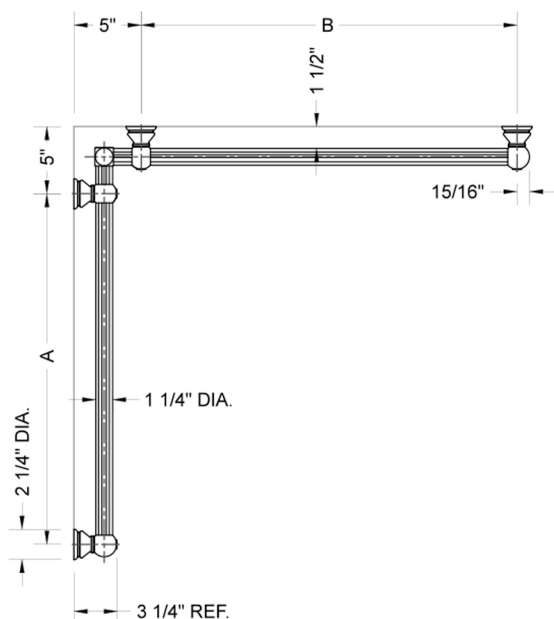

G33 36" x 60" Inside Corner Grab Bar

Model #: **G33-36-60-IC-**

FEATURES:

- ADA compliant when properly installed
- All brass construction, fully polished & plated
- All grab bars can be custom sized. Contact JACLO for pricing & availability
- Optional handshower sliders and toilet paper/wash cloth holders can be added only upon initial order
- Grab bars over 32" REQUIRE a middle post

SPECIFICATION DRAWING:

BRASS LUXURY GRAB BAR							
PART. #	DESCRIPTION	A	B	PART. #	DESCRIPTION	A	B
G33-12-12-IC	CENTER OF POST	12"	12"	G33-24-36-IC	CENTER OF POST	24"	36"
G33-12-16-IC	CENTER OF POST	12"	16"	G33-24-48-IC	CENTER OF POST	24"	48"
G33-12-24-IC	CENTER OF POST	12"	24"	G33-24-60-IC	CENTER OF POST	24"	60"
G33-12-32-IC	CENTER OF POST	12"	32"				
				G33-32-32-IC	CENTER OF POST	32"	32"
G33-12-36-IC	CENTER OF POST	12"	36"	G33-32-36-IC	CENTER OF POST	32"	36"
G33-12-48-IC	CENTER OF POST	12"	48"	G33-32-48-IC	CENTER OF POST	32"	48"
G33-12-60-IC	CENTER OF POST	12"	60"	G33-32-60-IC	CENTER OF POST	32"	60"
G33-16-16-IC	CENTER OF POST	16"	16"	G33-36-36-IC	CENTER OF POST	36"	36"
G33-16-24-IC	CENTER OF POST	16"	24"	G33-36-48-IC	CENTER OF POST	36"	48"
G33-16-32-IC	CENTER OF POST	16"	32"	G33-36-60-IC	CENTER OF POST	36"	60"
G33-16-36-IC	CENTER OF POST	16"	36"	G33-48-48-IC	CENTER OF POST	48"	48"
G33-16-48-IC	CENTER OF POST	16"	48"	G33-48-60-IC	CENTER OF POST	48"	60"
G33-16-60-IC	CENTER OF POST	16"	60"				
				G33-60-60-IC	CENTER OF POST	60"	60"
G33-24-24-IC	CENTER OF POST	24"	24"				
G33-24-32-IC	CENTER OF POST	24"	32"				