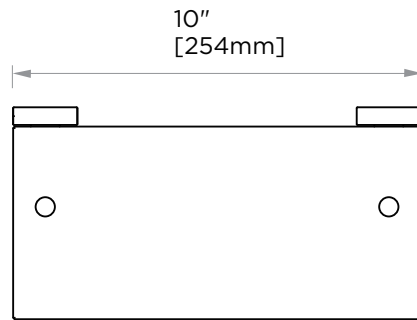

OSLO COLLECTION GLASS SHELF 144676

PRODUCT NAME: GLASS SHELF

PRODUCT CODE: 144676

MATERIAL: All-brass construction

KEY FEATURES: Review and update

STOCKED FINISHES:

- Polished Chrome (99)
- Brushed Nickel (81)
- Polished Nickel (68)