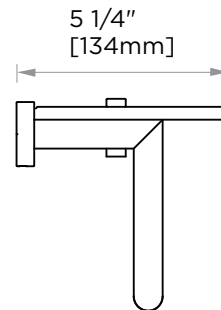

WARRANTY:

Lifetime Limited (Residential Use)
One Year (Commercial Use)

NOTE: Dimensions and specifications are subject to change without notice.