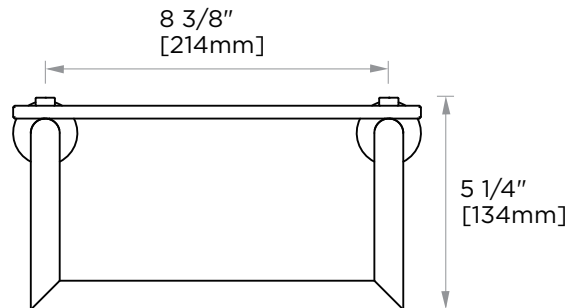

OSLO COLLECTION GLASS SHELF 144676

PRODUCT NAME: GLASS SHELF

PRODUCT CODE: 144676

MATERIAL: All-brass construction

KEY FEATURES: Review and update

STOCKED FINISHES:

- Polished Chrome (99)
- Brushed Nickel (81)
- Polished Nickel (68)