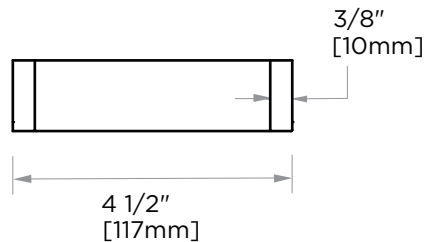

WARRANTY:
Lifetime Limited (Residential Use)
One Year (Commercial Use)

NOTE: Dimensions and specifications are subject to change without notice.