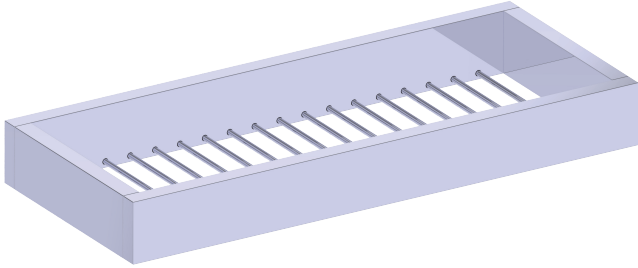

**BERLIN COLLECTION**  
**SHOWER SOAP BASKET**  
232603

**PRODUCT NAME:** SHOWER SOAP BASKET

**PRODUCT CODE:** 232603

**MATERIAL:** All-brass construction

**KEY FEATURES:** Contemporary design with solid bold rectangular geometry.

1 3/8"  
[35mm]

- STOCKED FINISHES:**
- Polished Chrome (99)
  - Brushed Nickel (81)
  - Polished Nickel (68)
  - Matte Black (48)

**SPECIAL FINISHES AVAILABLE:** 26 options available. Please see our website for full list samples