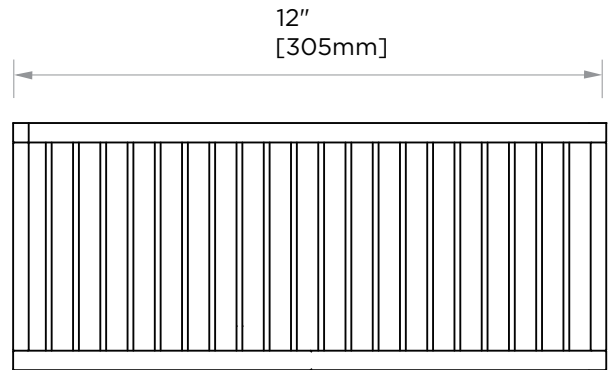

**BERLIN COLLECTION**  
**SHOWER SOAP BASKET**  
232603

**PRODUCT NAME:** SHOWER SOAP BASKET

**PRODUCT CODE:** 232603

**MATERIAL:** All-brass construction

**KEY FEATURES:** Contemporary design with solid bold rectangular geometry.