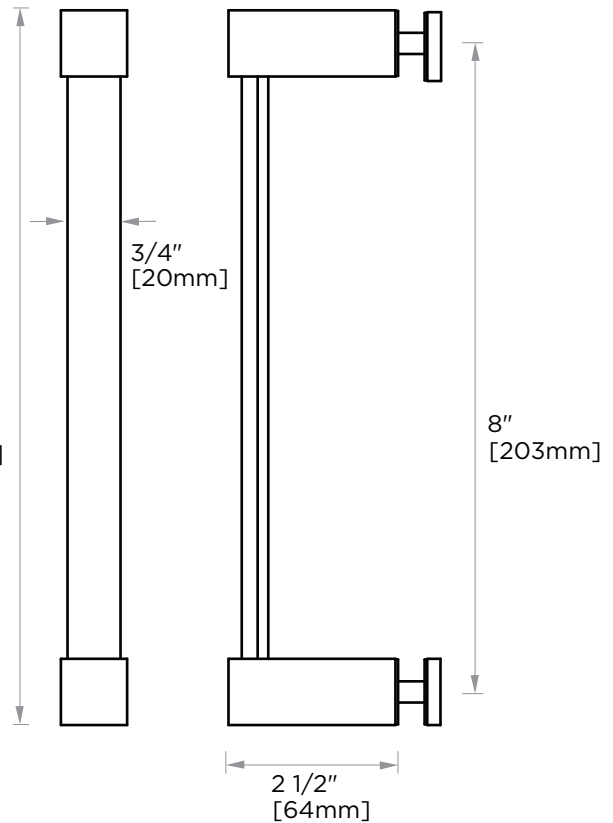

LISBON COLLECTION SINGLE SHOWER DOOR HANDLE 8" 2777508

PRODUCT NAME: SINGLE SHOWER DOOR HANDLE 8"

PRODUCT CODE: 2777508

MATERIAL: All-brass construction

KEY FEATURES: Contemporary design. Square base with clean and elongated lines.

NOTE: Dimensions and specifications are subject to change without notice.

HANDLES INFO

Components Included		
①	Handle	X1
②	Set Screw M6	X2
③	Fixing Bracket	X2
④	Rubber Gasket	X4

Mounting Kits Included		
	X1	Allen Key

GLASS INFO

Glass Hole C-C Distance		
A	8"/203mm	8" Shower Door Handle
	12"/305mm	12" Shower Door Handle
	18"/457mm	18" Shower Door Handle
	24"/610mm	24" Shower Door Handle
	36"/914mm	36" Shower Door Handle
B	1/2" (12mm)	Glass Hole Diameter
C	6-12mm	Glass Thickness

* Can be used with extension kit for thicker doors

NOTE: Dimensions and specifications are subject to change without notice.