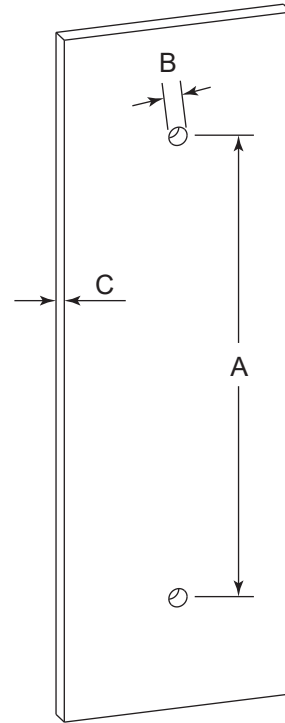

LISBON COLLECTION SINGLE SHOWER DOOR HANDLE 8" 2777508

PRODUCT NAME: SINGLE SHOWER DOOR HANDLE 8"

PRODUCT CODE: 2777508

MATERIAL: All-brass construction

KEY FEATURES: Contemporary design. Square base with clean and elongated lines.

NOTE: Dimensions and specifications are subject to change without notice.

HANDLES INFO

Components Included		
①	Handle	X1
②	Set Screw M6	X2
③	Fixing Bracket	X2
④	Rubber Gasket	X4

Mounting Kits Included		
	X1	Allen Key

GLASS INFO

Glass Hole C-C Distance		
A	8"/203mm	8" Shower Door Handle
	12"/305mm	12" Shower Door Handle
	18"/457mm	18" Shower Door Handle
	24"/610mm	24" Shower Door Handle
	36"/914mm	36" Shower Door Handle
B	1/2" (12mm)	Glass Hole Diameter
C	6-12mm	Glass Thickness