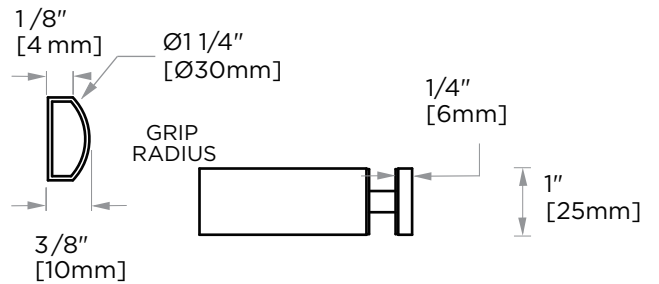

LISBON COLLECTION SINGLE SHOWER DOOR HANDLE 8" 2777508

PRODUCT NAME: SINGLE SHOWER DOOR HANDLE 8"

PRODUCT CODE: 2777508

MATERIAL: All-brass construction

KEY FEATURES: Contemporary design. Square base with clean and elongated lines.

NOTE: Dimensions and specifications are subject to change without notice.

HANDLES INFO

Components Included		
①	Handle	X1
②	Set Screw M6	X2
③	Fixing Bracket	X2
④	Rubber Gasket	X4

Mounting Kits Included		
	X1	Allen Key

GLASS INFO

Glass Hole C-C Distance		
A	8"/203mm	8" Shower Door Handle
	12"/305mm	12" Shower Door Handle
	18"/457mm	18" Shower Door Handle
	24"/610mm	24" Shower Door Handle
	36"/914mm	36" Shower Door Handle
B	1/2" (12mm)	Glass Hole Diameter
C	6-12mm	Glass Thickness