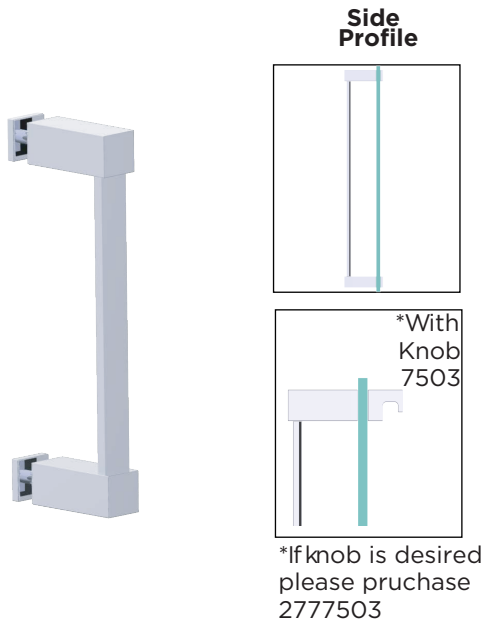

LISBON COLLECTION SINGLE SHOWER DOOR HANDLE 8" 2777508

PRODUCT NAME: SINGLE SHOWER DOOR HANDLE 8"

PRODUCT CODE: 2777508

MATERIAL: All-brass construction

KEY FEATURES: Contemporary design. Square base with clean and elongated lines.

NOTE: Dimensions and specifications are subject to change without notice.

HANDLES INFO

Components Included		
①	Handle	X1
②	Set Screw M6	X2
③	Fixing Bracket	X2
④	Rubber Gasket	X4

Mounting Kits Included		
	X1	Allen Key

GLASS INFO

Glass Hole C-C Distance		
A	8"/203mm	8" Shower Door Handle
	12"/305mm	12" Shower Door Handle
	18"/457mm	18" Shower Door Handle
	24"/610mm	24" Shower Door Handle
	36"/914mm	36" Shower Door Handle
B	1/2" (12mm)	Glass Hole Diameter
C	6-12mm	Glass Thickness