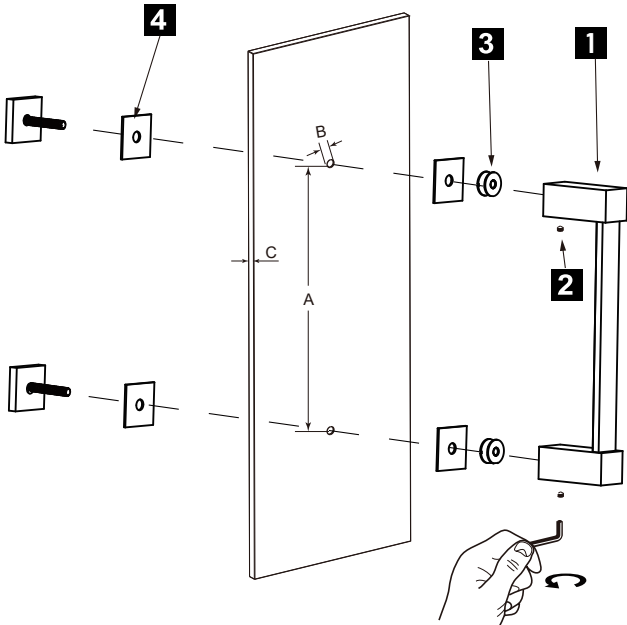

LISBON COLLECTION SINGLE SHOWER DOOR HANDLE 8" 2777508

PRODUCT NAME: SINGLE SHOWER DOOR HANDLE 8"

PRODUCT CODE: 2777508

MATERIAL: All-brass construction

KEY FEATURES: Contemporary design. Square base with clean and elongated lines.

NOTE: Dimensions and specifications are subject to change without notice.

HANDLES INFO

Components Included		
①	Handle	X1
②	Set Screw M6	X2
③	Fixing Bracket	X2
④	Rubber Gasket	X4

Mounting Kits Included		
	X1	Allen Key

GLASS INFO

Glass Hole C-C Distance		
A	8"/203mm	8" Shower Door Handle
	12"/305mm	12" Shower Door Handle
	18"/457mm	18" Shower Door Handle
	24"/610mm	24" Shower Door Handle
	36"/914mm	36" Shower Door Handle
B	1/2" (12mm)	Glass Hole Diameter
C	6-12mm	Glass Thickness