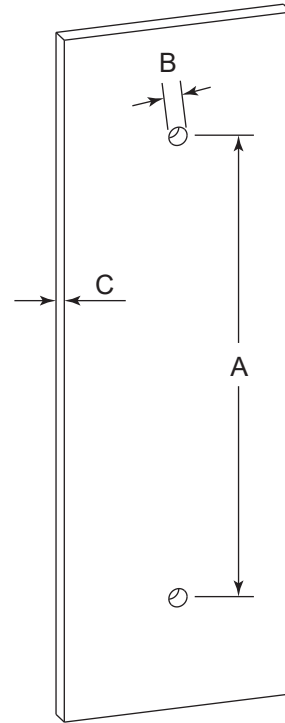

### SINGLE SHOWER DOOR HANDLE 12"

2777512

**PRODUCT NAME:** SINGLE SHOWER DOOR HANDLE 12"

**PRODUCT CODE:** 2777512

**MATERIAL:** All-brass construction

**KEY FEATURES:** Contemporary design. Square base with clean and elongated lines.

NOTE: Dimensions and specifications are subject to change without notice.

### HANDLES INFO

Components Included		
①	Handle	X1
②	Set Screw M6	X2
③	Fixing Bracket	X2
④	Rubber Gasket	X4

Mounting Kits Included		
	X1	Allen Key

### GLASS INFO

Glass Hole C-C Distance		
A	8"/203mm	8" Shower Door Handle
	12"/305mm	12" Shower Door Handle
	18"/457mm	18" Shower Door Handle
	24"/610mm	24" Shower Door Handle
	36"/914mm	36" Shower Door Handle
B	1/2" (12mm)	Glass Hole Diameter
C	6-12mm	Glass Thickness