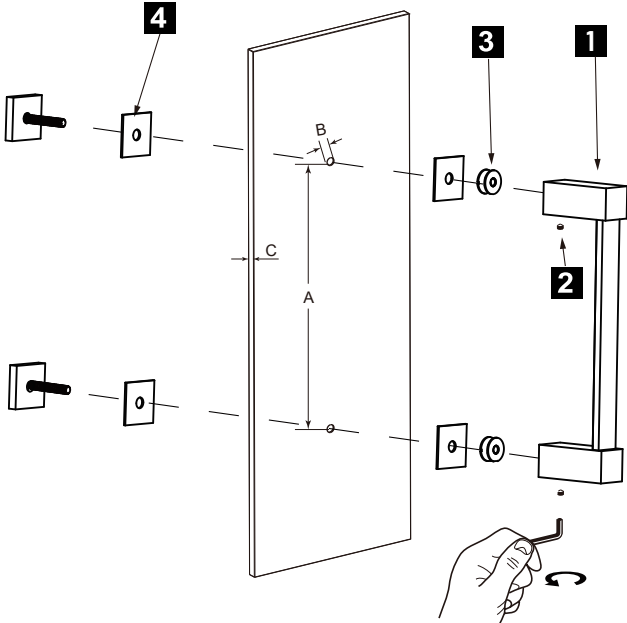

### SINGLE SHOWER DOOR HANDLE 12"

2777512

**PRODUCT NAME:** SINGLE SHOWER DOOR HANDLE 12"

**PRODUCT CODE:** 2777512

**MATERIAL:** All-brass construction

**KEY FEATURES:** Contemporary design. Square base with clean and elongated lines.

### HANDLES INFO

Components Included		
①	Handle	X1
②	Set Screw M6	X2
③	Fixing Bracket	X2
④	Rubber Gasket	X4

Mounting Kits Included		
	X1	Allen Key

### GLASS INFO

Glass Hole C-C Distance		
A	8"/203mm	8" Shower Door Handle
	12"/305mm	12" Shower Door Handle
	18"/457mm	18" Shower Door Handle
	24"/610mm	24" Shower Door Handle
	36"/914mm	36" Shower Door Handle
B	1/2" (12mm)	Glass Hole Diameter
C	6-12mm	Glass Thickness