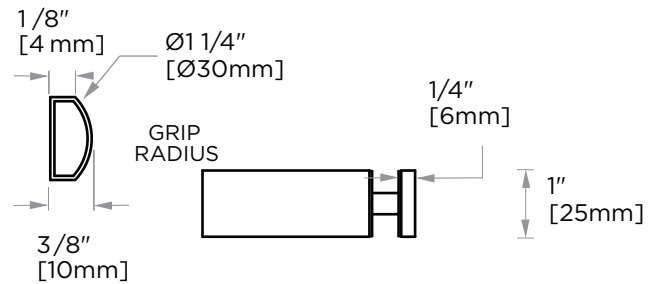

### SINGLE SHOWER DOOR HANDLE 12"

2777512

**PRODUCT NAME:** SINGLE SHOWER DOOR HANDLE 12"

**PRODUCT CODE:** 2777512

**MATERIAL:** All-brass construction

**KEY FEATURES:** Contemporary design. Square base with clean and elongated lines.

### GLASS INFO

Glass Hole C-C Distance		
A	8"/203mm	8" Shower Door Handle
	12"/305mm	12" Shower Door Handle
	18"/457mm	18" Shower Door Handle
	24"/610mm	24" Shower Door Handle
	36"/914mm	36" Shower Door Handle
B	1/2" (12mm)	Glass Hole Diameter
C	6-12mm	Glass Thickness