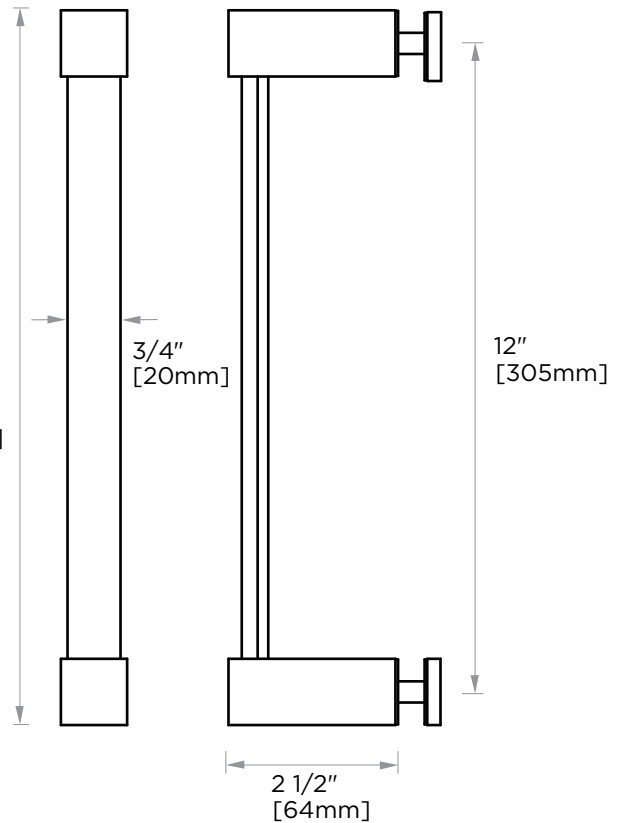

### SINGLE SHOWER DOOR HANDLE 12"

2777512

**PRODUCT NAME:** SINGLE SHOWER DOOR HANDLE 12"

**PRODUCT CODE:** 2777512

**MATERIAL:** All-brass construction

**KEY FEATURES:** Contemporary design. Square base with clean and elongated lines.

NOTE: Dimensions and specifications are subject to change without notice.

### HANDLES INFO

Components Included		
①	Handle	X1
②	Set Screw M6	X2
③	Fixing Bracket	X2
④	Rubber Gasket	X4

Mounting Kits Included		
	X1	Allen Key

### GLASS INFO

Glass Hole C-C Distance		
A	8"/203mm	8" Shower Door Handle
	12"/305mm	12" Shower Door Handle
	18"/457mm	18" Shower Door Handle
	24"/610mm	24" Shower Door Handle
	36"/914mm	36" Shower Door Handle
B	1/2" (12mm)	Glass Hole Diameter
C	6-12mm	Glass Thickness