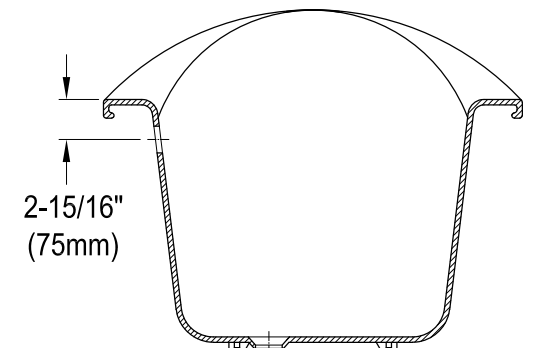

VCT7D7231NC0,1,5,8

72" Cast Iron Clawfoot Tub With 7" Faucet Drillings

M10 x 20 (4 pcs)

Section A-A