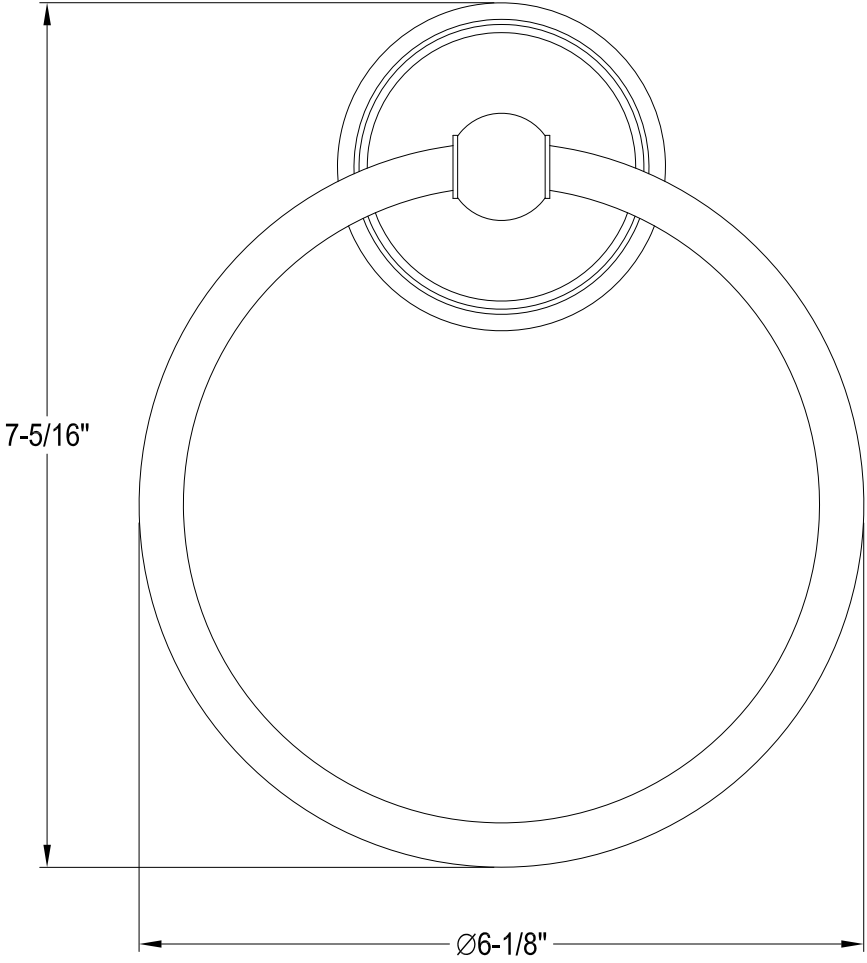

BA1112MB,C,PB,ORB,SN

18" Towel Bar

BA1114MB,C,PB,ORB,SN

Towel Ring

BA1117MB,C,PB,ORB,SN

Robe Hook

BA1118MB,C,PB,ORB,SN

Toilet Paper Holder