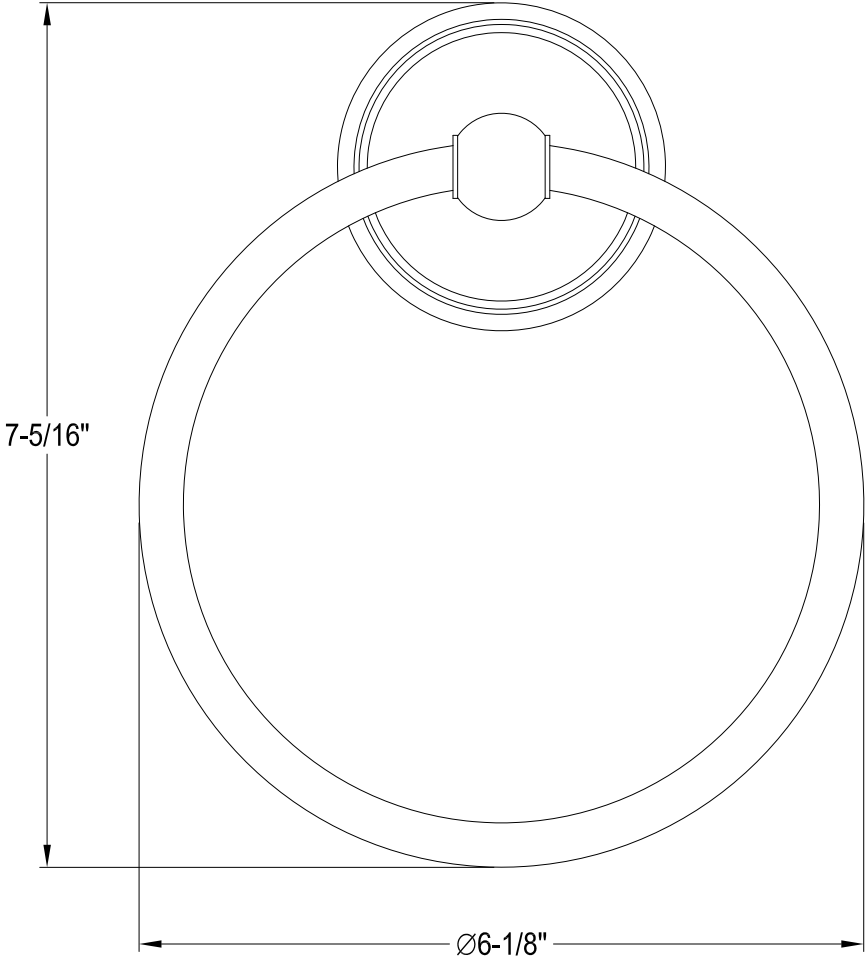

# BA1112MB,C,PB,ORB,SN

18" Towel Bar

# BA1114MB,C,PB,ORB,SN

Towel Ring