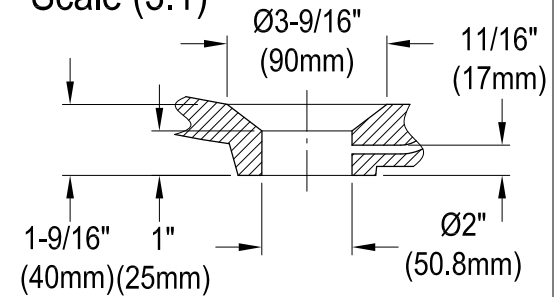

# VTDE603023BA

59" Acrylic Tub with Drain

M12 x 80 (6 pcs)

## Drain Hole Size

Scale (3:1)

View B  
Scale (3:1)

Section A-A