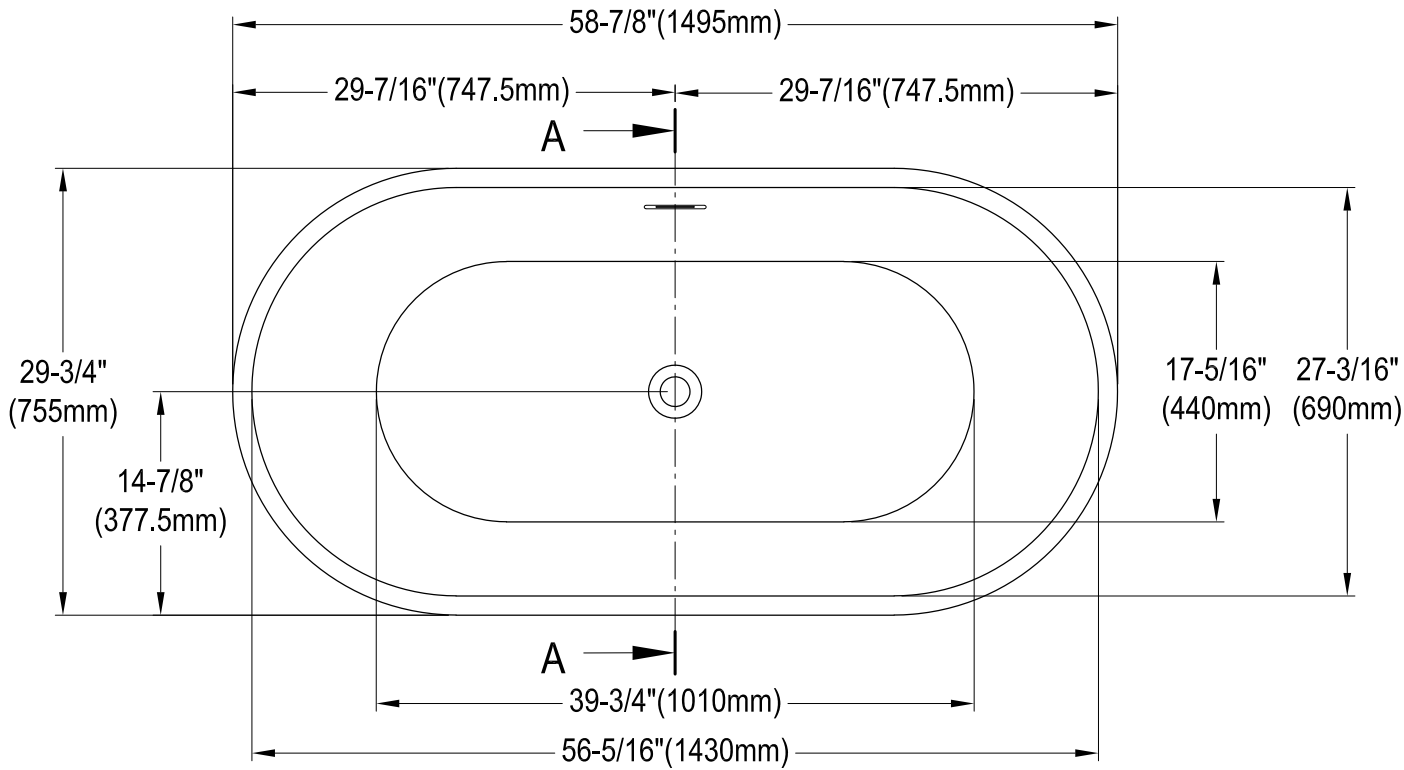

# VTDE603023BA

59" Acrylic Tub with Drain

M12 x 80 (6 pcs)

## Drain Hole Size

Scale (3:1)

View B  
Scale (3:1)

Section A-A