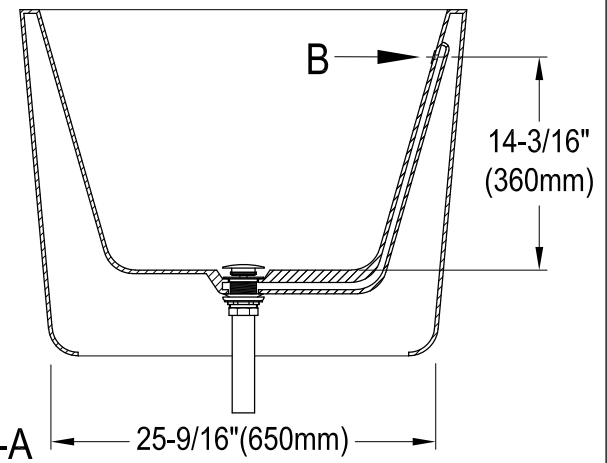

# VTDE603023BA

59" Acrylic Tub with Drain

M12 x 80 (6 pcs)

## Drain Hole Size

Scale (3:1)

View B  
Scale (3:1)

Section A-A