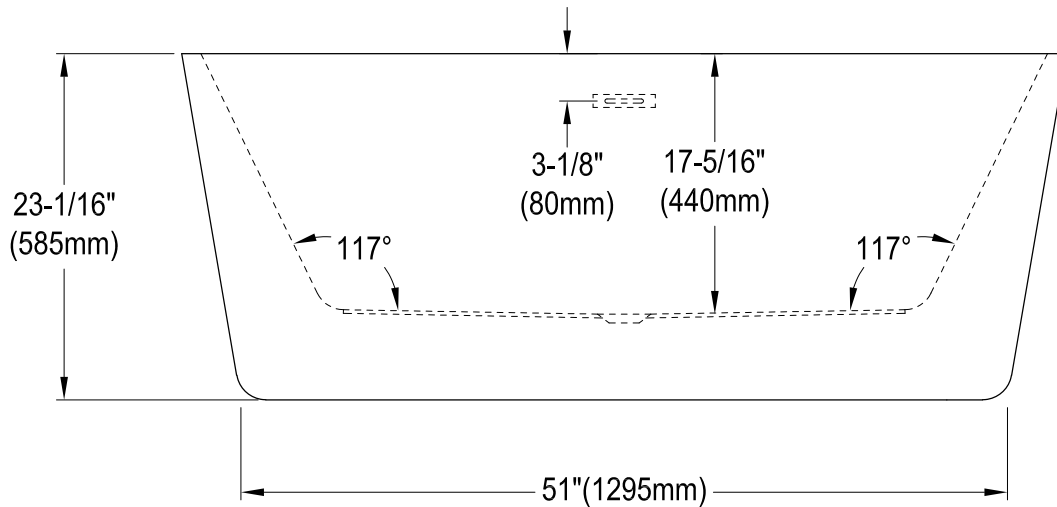

# VTDE603023BA

59" Acrylic Tub with Drain

M12 x 80 (6 pcs)

## Drain Hole Size

Scale (3:1)

View B  
Scale (3:1)

Section A-A