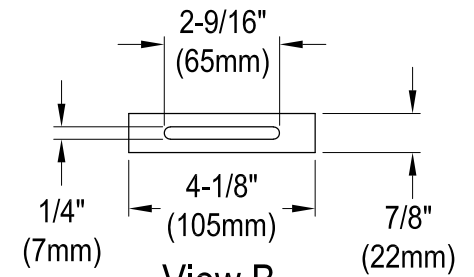

# VTDE603023BA

59" Acrylic Tub with Drain

M12 x 80 (6 pcs)

## Drain Hole Size

Scale (3:1)

View B  
Scale (3:1)

Section A-A