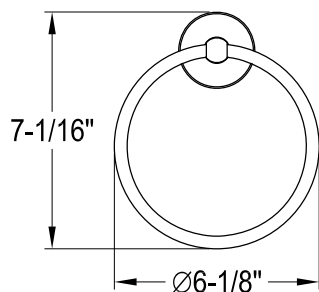

BAHK1612478K,C,AB,ORB,BB,SN

5 Pieces Bath Accessory

24" Towel Bar

18" Towel Bar

Robe Hook

Toilet Paper Holder

Towel Ring