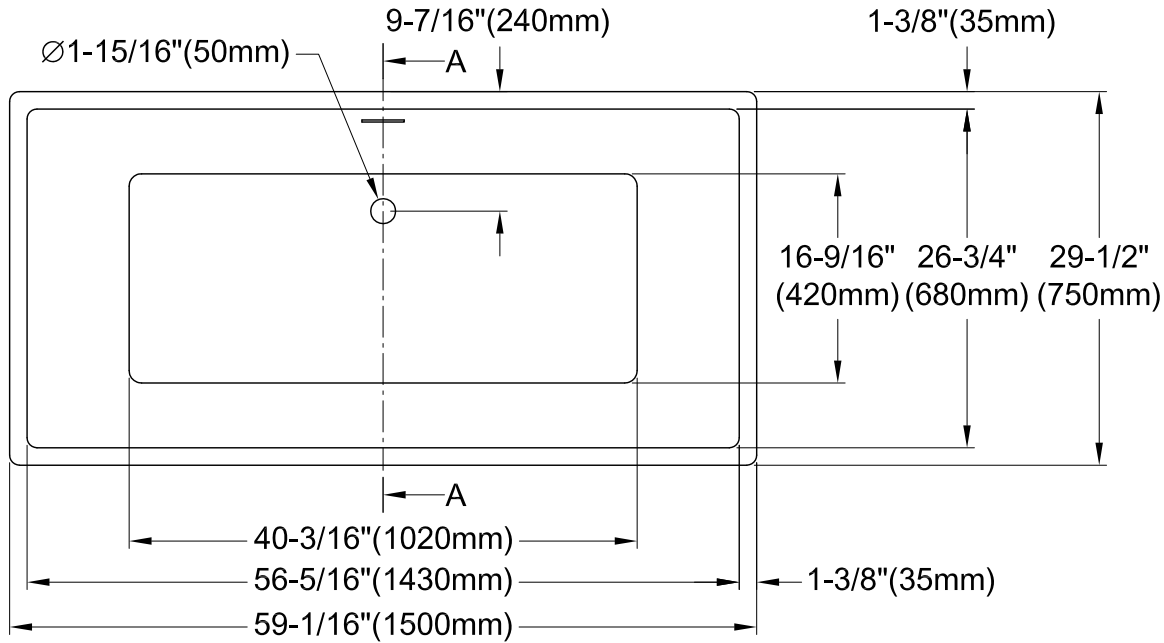

VTSQ593223

59" Acrylic Tub With Overflow & Pop-up Drain

M14 x 120 (4 pcs)
M14 x 100 (1 pc)