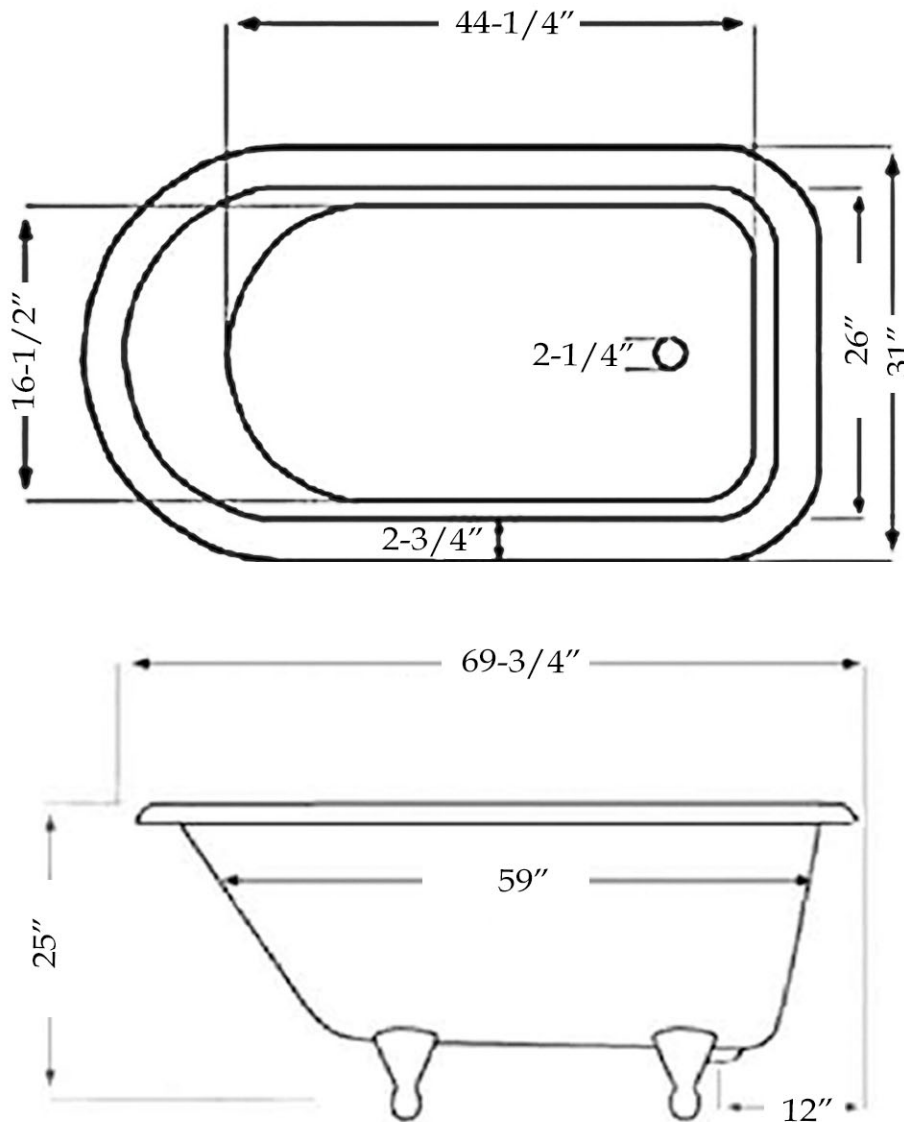

MAIDSTONE

[www.MaidstoneSupply.com](http://www.MaidstoneSupply.com)

Roll Top Clawfoot Tub

Part No: 1202CL70-0

Volume: 51 gal      Weight: 79 lbs      Water Depth: 13"

Contact Maidstone for additional information and specifications. For complete warranty information and a list of dealers visit [www.MaidstoneSupply.com](http://www.MaidstoneSupply.com). All products and specifications are subject to change without notice. Maidstone is not responsible for typographical and/or dimensional errors. Typographical errors are subject to correction.

Note: Rough-in dimensions may vary +/- 1/2" and are subject to change. No responsibility is assumed by Maidstone.