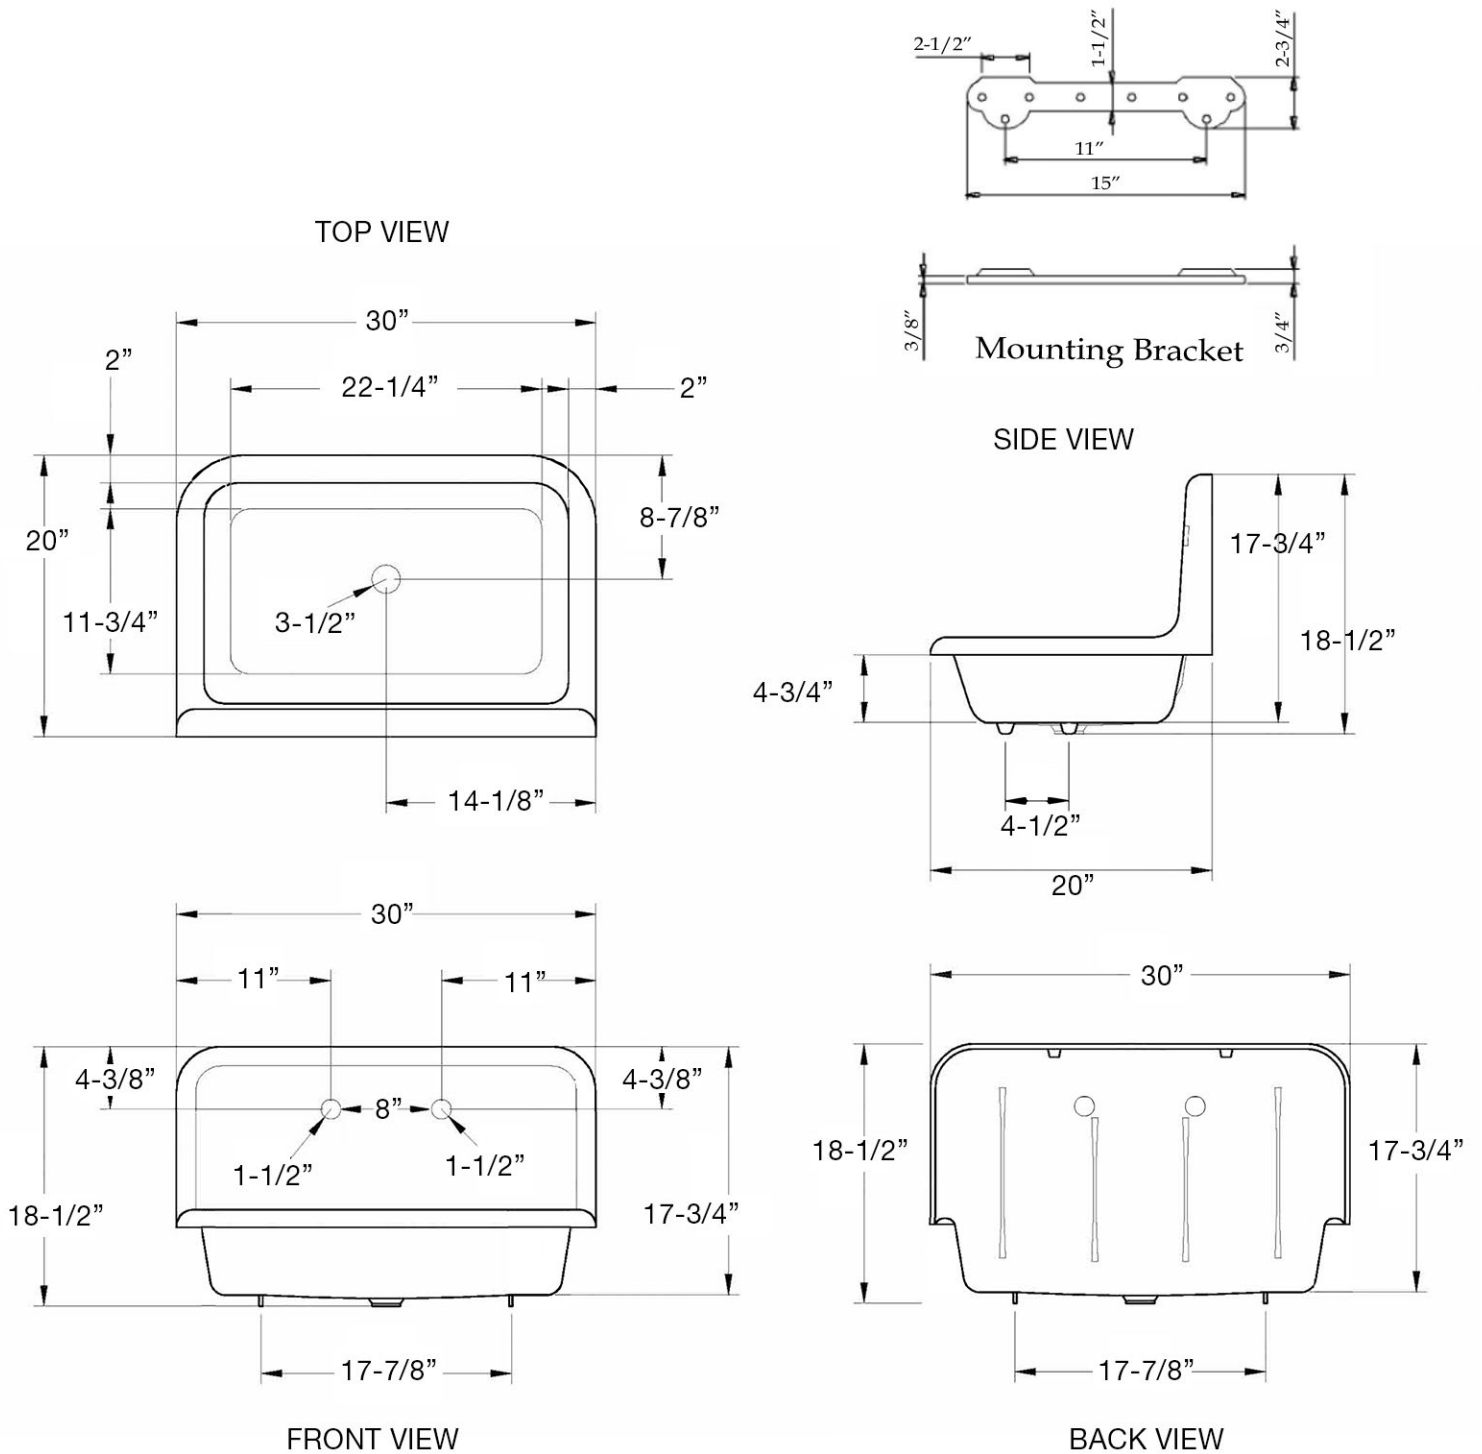

## Cast Iron High Back Farm Sink

Part No: 138-C5

Contact Maidstone for additional information and specifications. For complete warranty information and a list of dealers visit [www.MaidstoneSupply.com](http://www.MaidstoneSupply.com). All products and specifications are subject to change without notice. Maidstone is not responsible for typographical and/or dimensional errors. Typographical errors are subject to correction.

Note: Rough-in dimensions may vary +/- 1/2" and are subject to change. No responsibility is assumed by Maidstone.