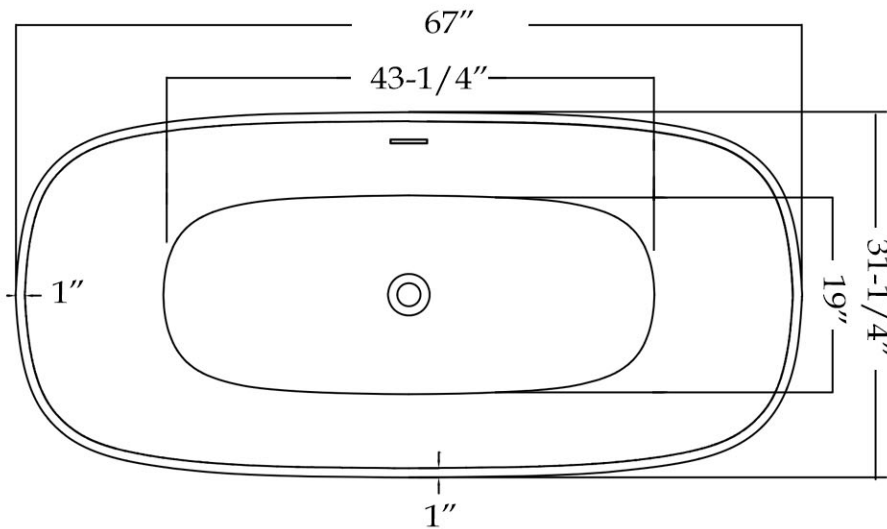

MAIDSTONE

www.MaidstoneSupply.com

Contemporary Double Ended Tub

Part No: 220D61

Volume: 67 Gal

Empty Weight: 95 Lbs

Contact Maidstone for additional information and specifications. For complete warranty information and a list of dealers visit www.MaidstoneSupply.com. All products and specifications are subject to change without notice. Maidstone is not responsible for typographical and/or dimensional errors. Typographical errors are subject to correction.

Note: Rough-in dimensions may vary +/- 1/2" and are subject to change. No responsibility is assumed by Maidstone.