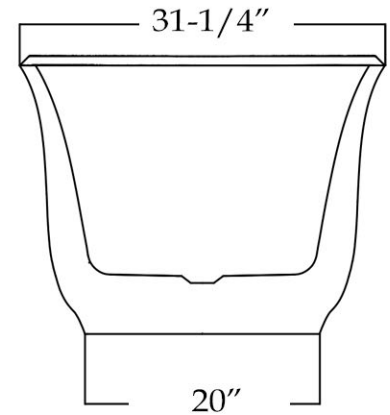

MAIDSTONE

www.MaidstoneSupply.com

Contemporary Double Ended Tub

Part No: 220D61

Volume: 67 Gal

Empty Weight: 95 Lbs

Contact Maidstone for additional information and specifications. For complete warranty information and a list of dealers visit www.MaidstoneSupply.com. All products and specifications are subject to change without notice. Maidstone is not responsible for typographical and/or dimensional errors. Typographical errors are subject to correction.

Note: Rough-in dimensions may vary +/- 1/2" and are subject to change. No responsibility is assumed by Maidstone.