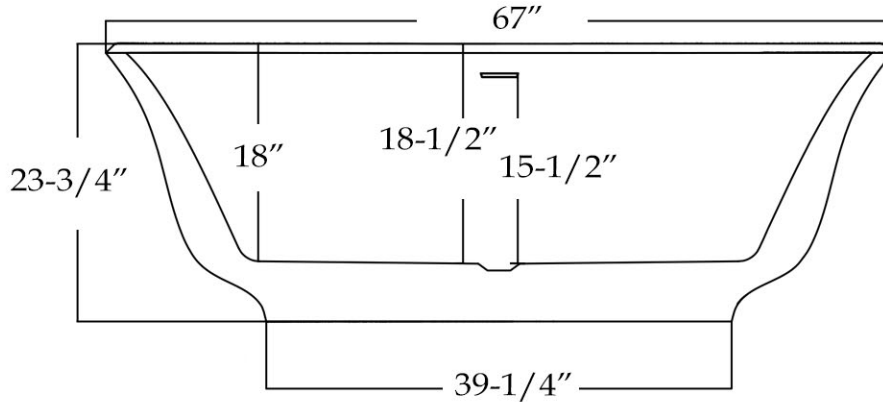

MAIDSTONE

www.MaidstoneSupply.com

Contemporary Double Ended Tub

Part No: 220D61

Volume: 67 Gal

Empty Weight: 95 Lbs

Contact Maidstone for additional information and specifications. For complete warranty information and a list of dealers visit www.MaidstoneSupply.com. All products and specifications are subject to change without notice. Maidstone is not responsible for typographical and/or dimensional errors. Typographical errors are subject to correction.

Note: Rough-in dimensions may vary +/- 1/2" and are subject to change. No responsibility is assumed by Maidstone.