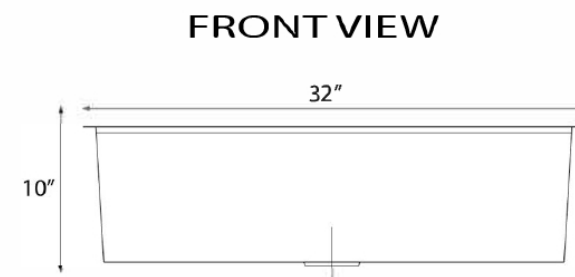

Brightwork Collection

Undermount Kitchen Sink

MODEL:
KSSH-PS-3220

Overall Dimensions	Interior Dimensions	Bowl Height	Bowl Depth	Drain Dimensions
32" x 20"	30" x 15.5"	10"	9.5"	3.5" Opening

Features

- Accessory Ledge With Acacia Wood Cutting Board
- Shown With Optional Bottom Grid - BG-SS-PRO3018
- Hand Hammered Stainless Steel
- 3.5" Drain Opening
- Nominal Dimensions May Vary By .25"
- 16 Gauge Stainless Steel
- 9.5" Bowl Depth
- Undermount Or Top Mount Installation
- Garbage Disposal Safe