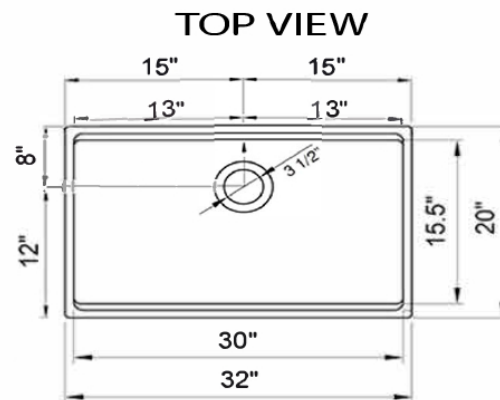

Brightwork Collection

Undermount Kitchen Sink

MODEL:
KSSH-PS-3220

Overall Dimensions	Interior Dimensions	Bowl Height	Bowl Depth	Drain Dimensions
32" x 20"	30" x 15.5"	10"	9.5"	3.5" Opening

Features

- Accessory Ledge With Acacia Wood Cutting Board
- Shown With Optional Bottom Grid - BG-SS-PRO3018
- Hand Hammered Stainless Steel
- 3.5" Drain Opening
- Nominal Dimensions May Vary By .25"
- 16 Gauge Stainless Steel
- 9.5" Bowl Depth
- Undermount Or Top Mount Installation
- Garbage Disposal Safe