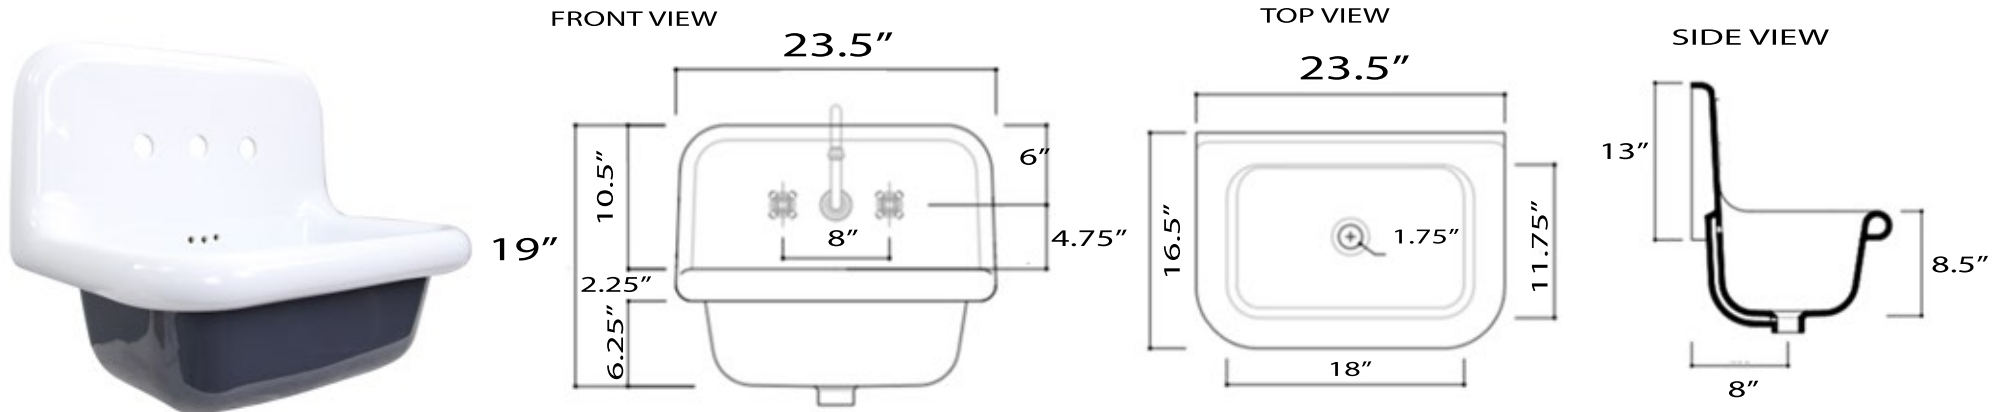

Victorian Collection
Fireclay Bathroom Wallmount Sink

MODEL:
NS-VC24-GRW

Overall Dimensions	Interior Bowl	Faucet Spread	Exterior Bowl Height	Drain Dimensions
23.5" x 19" x 16.5"	18" x 11.75" x 8"	8"	8.5"	1.75"

FEATURES

- Genuine Italian Fireclay
- Nominal Dimensions - Actual may vary by 1/4"
- Wall-mount installation
- Porcelain enamel glaze
- Drain is not included with sink (1.75" standard)
- Has Overflow
- Faucet is not included
- Do not clean with abrasive cleansers or pads
- Limited Warranty for manufacturer defects