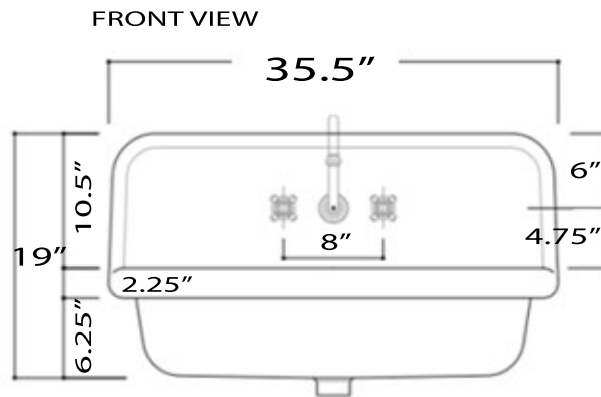

Victorian Collection
Fireclay Bathroom Wallmount Sink

MODEL:
NS-VC36-GRW

Overall Dimensions	Interior Bowl	Faucet Spread	Exterior Bowl Height	Drain Dimensions
35.5" x 19" x 16.5"	30.75" x 11.75" x 8"	8"	8.5"	1.75"

FEATURES

- Genuine Italian Fireclay
- Nominal Dimensions - Actual may vary by 1/4"
- Wall-mount installation
- Porcelain enamel glaze
- Drain is not included with sink (1.75" standard)
- Has Overflow
- Faucet is not included
- Do not clean with abrasive cleansers or pads
- Limited Warranty for manufacturer defects