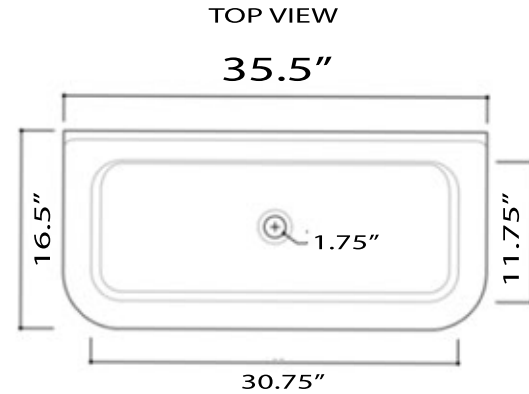

Victorian Collection
Fireclay Bathroom Wallmount Sink

MODEL:
NS-VC36-GRW

Overall Dimensions	Interior Bowl	Faucet Spread	Exterior Bowl Height	Drain Dimensions
35.5" x 19" x 16.5"	30.75" x 11.75" x 8"	8"	8.5"	1.75"

FEATURES

- Genuine Italian Fireclay
- Nominal Dimensions - Actual may vary by 1/4"
- Wall-mount installation
- Porcelain enamel glaze
- Drain is not included with sink (1.75" standard)
- Has Overflow
- Faucet is not included
- Do not clean with abrasive cleansers or pads
- Limited Warranty for manufacturer defects