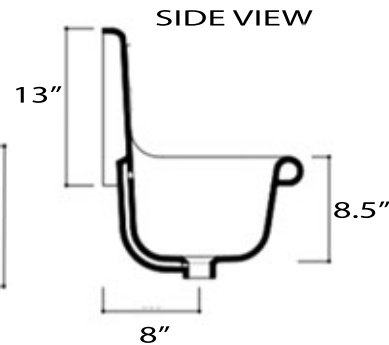

Victorian Collection
Fireclay Bathroom Wallmount Sink

MODEL:
NS-VC36-GRW

Overall Dimensions	Interior Bowl	Faucet Spread	Exterior Bowl Height	Drain Dimensions
35.5" x 19" x 16.5"	30.75" x 11.75" x 8"	8"	8.5"	1.75"

FEATURES

- Genuine Italian Fireclay
- Nominal Dimensions - Actual may vary by 1/4"
- Wall-mount installation
- Porcelain enamel glaze
- Drain is not included with sink (1.75" standard)
- Has Overflow
- Faucet is not included
- Do not clean with abrasive cleansers or pads
- Limited Warranty for manufacturer defects