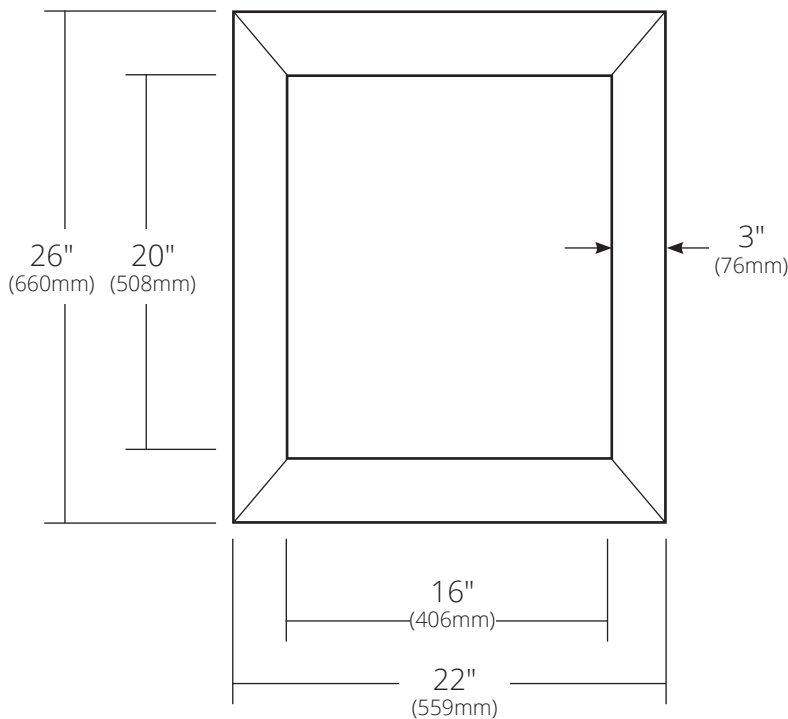

SPECIFICATIONS

PORTOLA SMALL MIRROR

NativeStone® Collection

NSMR2622-A Ash
NSMR2622-S Slate
NSMR2622-P Pearl
NSMR2622-E Earth

PRODUCT DETAILS

- 22" x 26" x 1.75" (559mm x 660mm x 44mm)
- Handcrafted from sustainable NativeStone
- Sealed with impermeable nano sealer
- Tapered frame

INSTALLATION

- Vertical or Horizontal
- Mounting mechanism included (*wire*)

IMPORTANT

Due to the handcrafted nature of this product, it will vary in finish, texture, and other details. Dimensions may vary up to .25" (6mm).