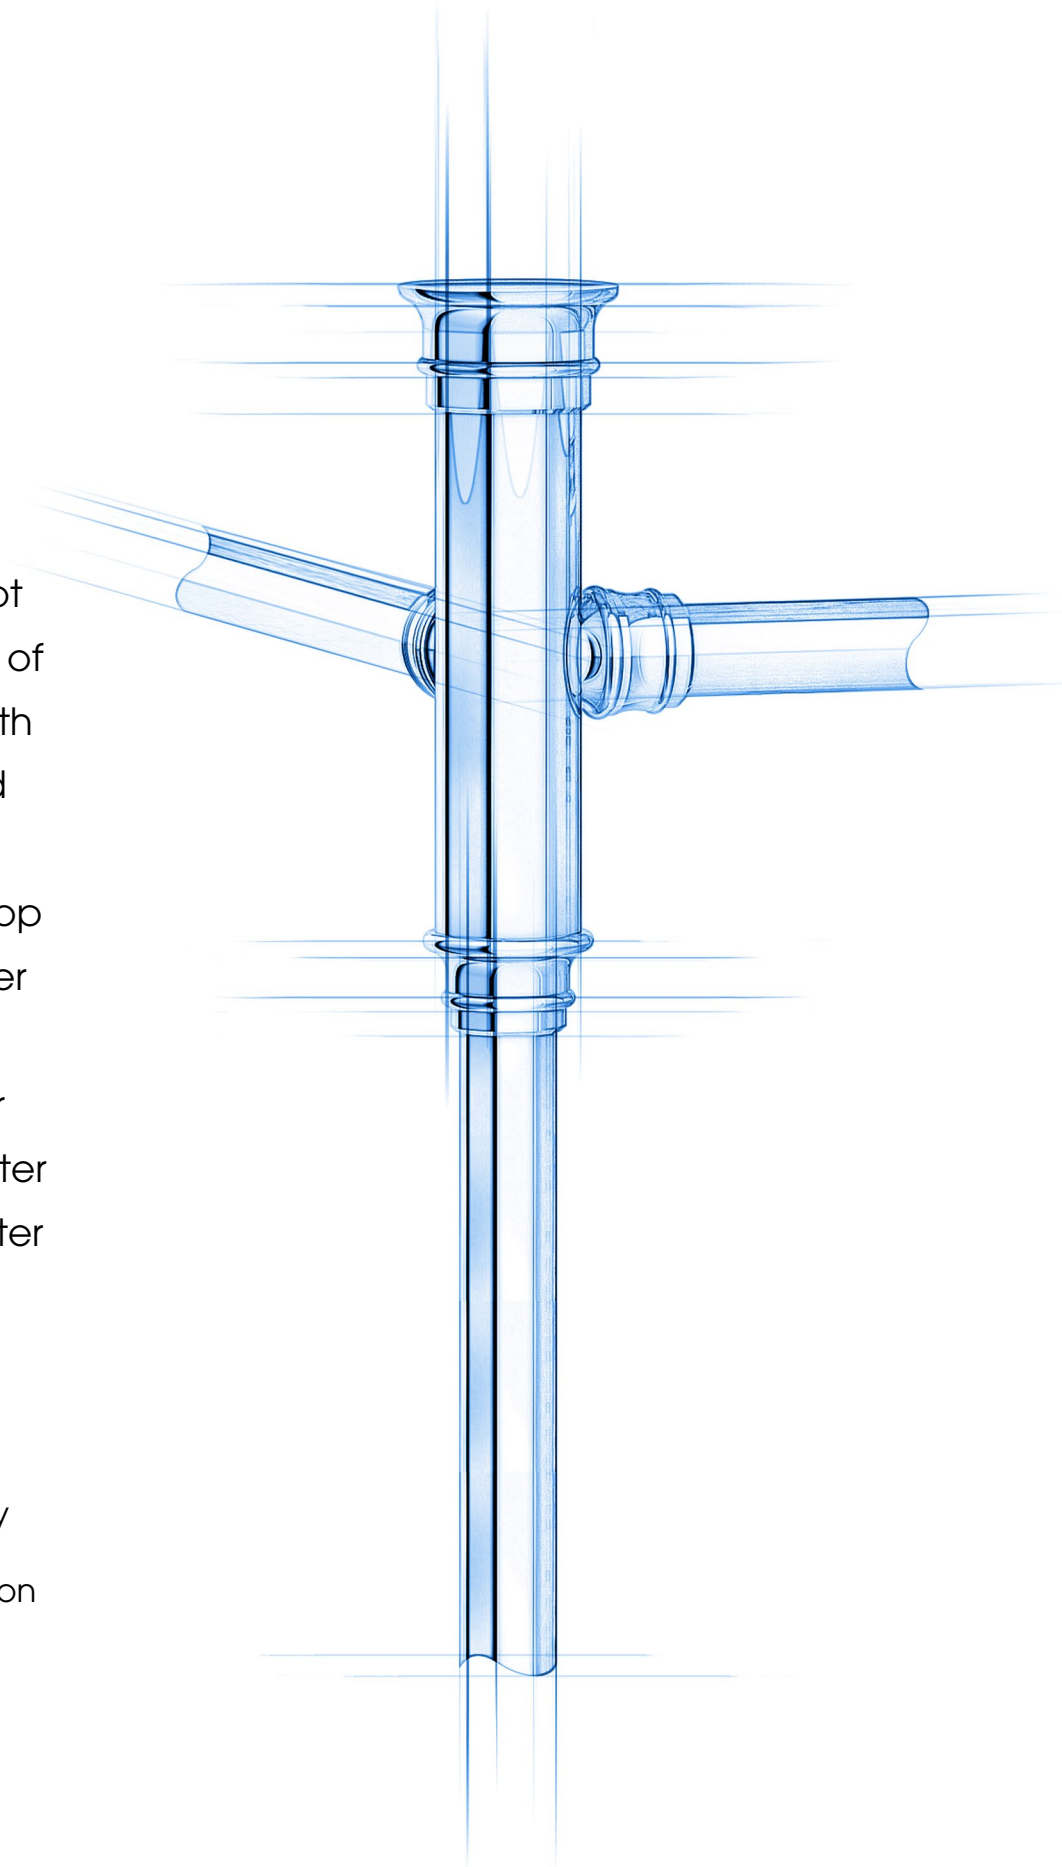

WESTPORT

MODEL LS2W

The Westport is similar in concept to our Capital style, reminiscent of an architectural column, but with a round (not square) head, and a single horizontal crossbar. All components such as the foot, top cap, decorative ring, and corner socket coordinate perfectly. The clear distinction in diameter between the larger 1 ½" diameter head and the smaller 1" diameter lower leg define this elegant silhouette.

Palmer Consoles are completely modular and custom built to any design and leg configuration

American Manufacturing

Providence, Rhode Island