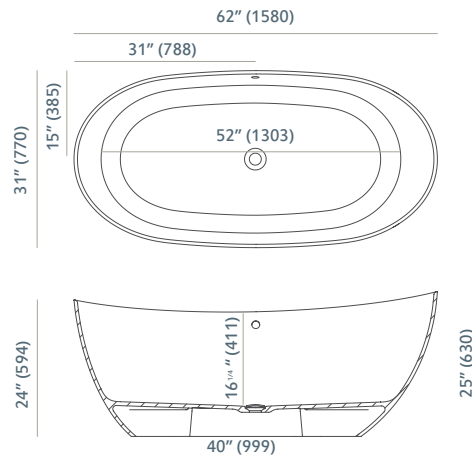

### Standard sizes Medidas standard

Certified  
Certificados

CSA B45.5 / IAPMO Z124-2017

Arosa bathtub / Bañera Arosa