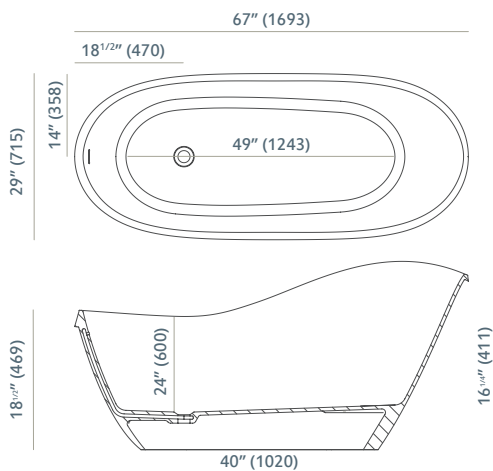

SNOW WHITE /
BLACK

acquabella

Accessories included Accesorios incluidos

Toe Tap valve
Válvula Click clack

Overflow
Rebosadero

Adjustable legs
Patas regulables

Standard sizes Medidas standard

Certified
Certificados