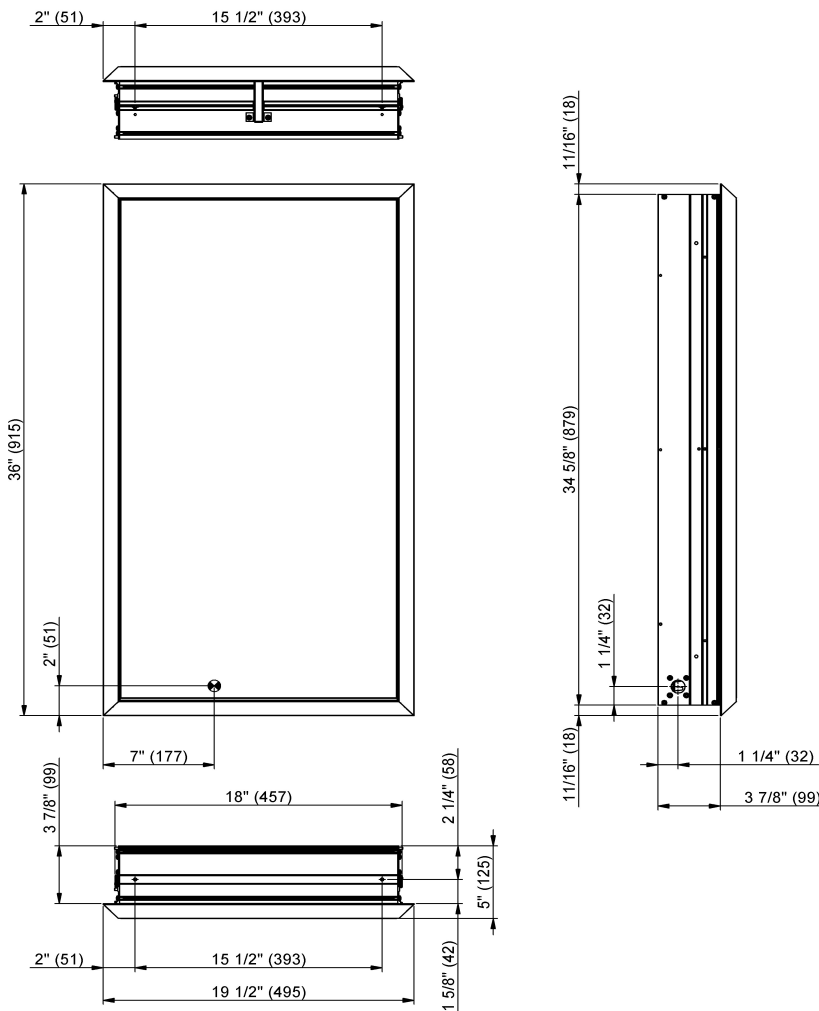

# Quadro

**1.1005.013** - single door cabinet, **left** hinged  
W19-1/2" x H36" x D4" 3000K LED light

**1.1005.014** - single door cabinet, **left** hinged  
W19-1/2" x H36" x D4" 4000K LED light

## Features

- Night light function
- LED perimeter lighting 46W, dimmable with 0-10V low voltage dimmer switch
- Double sided, Silverlasting™ mirror door
- 4275 lumens
- Built in GFCI outlets and USB ports
- Mirrored interior back wall
- 3 adjustable glass shelves
- Patented shelf adjusting system
- Cosmetic box
- Magnifying mirror
- Anodized aluminum
- Blum hinges with integrated soft close
- Chrome handle

## Rough opening

W 18" x H 34-5/8" x D 4"