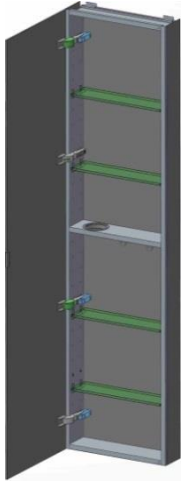

SIDLER® Tall

	(left-hand hinge)	(right-hand hinge)
Model#	1.805.016	1.805.026
Model	TL 1/19 1/4"-6"/L	TL 1/19 1/4"-6"/R

Including:

- Styling shelf incl. hairdryer holder and accessory hocks
- Silverlasting™, double sided mirror doors
- 5 Glass shelves
- Blum soft close hinges
- Mirrored interior
- Anodized aluminum body

Recessed
(Rough Opening 18 5/16" x 59 5/16")

Surface Mount

7626 Winston Street
Burnaby, BC V5A 2H4
CANADA

Phone: 604 415 2422
Toll Free: 888 415 2422
Fax: 604 415 2433

info@sidler-international.com
www.sidler-international.com