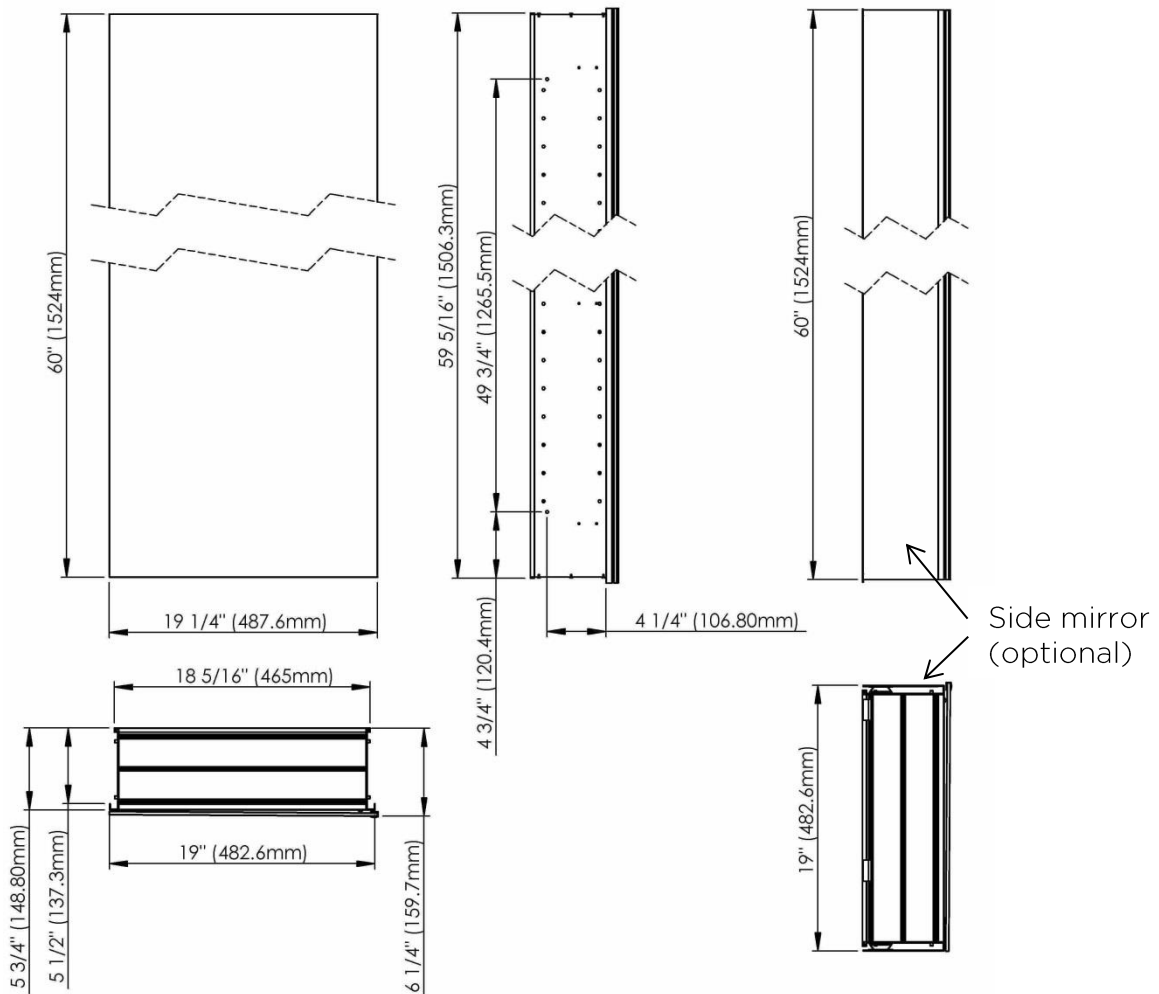

SIDLER® Tall

	(left-hand hinge)	(right-hand hinge)
Model#	1.805.016	1.805.026
Model	TL 1/19 1/4"-6"/L	TL 1/19 1/4"-6"/R

Including:

- Styling shelf incl. hairdryer holder and accessory hocks
- Silverlasting™, double sided mirror doors
- 5 Glass shelves
- Blum soft close hinges
- Mirrored interior
- Anodized aluminum body

Recessed
(Rough Opening 18 5/16" x 59 5/16")

Surface Mount

7626 Winston Street
Burnaby, BC V5A 2H4
CANADA

Phone: 604 415 2422
Toll Free: 888 415 2422
Fax: 604 415 2433

info@sidler-international.com
www.sidler-international.com