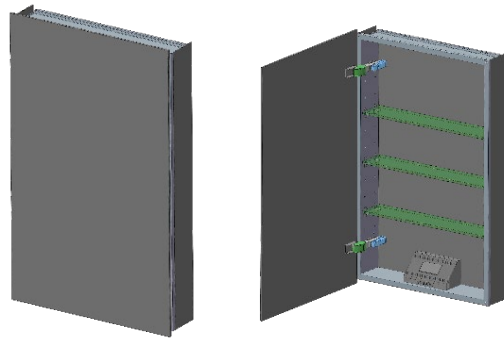

Model#	10.19314.001
Model	1/19-1/4" x 31"

## Including:

- Electrical Outlet
- Silverlasting™ double-sided mirror doors (left and right option)
- 3 Glass shelves
- Blum soft-close hinges
- Mirrored interior
- Anodized aluminum body

## Recessed (Rough Opening 18 5/16" x 29 5/16")

## Surface Mount

Side mirror (optional)