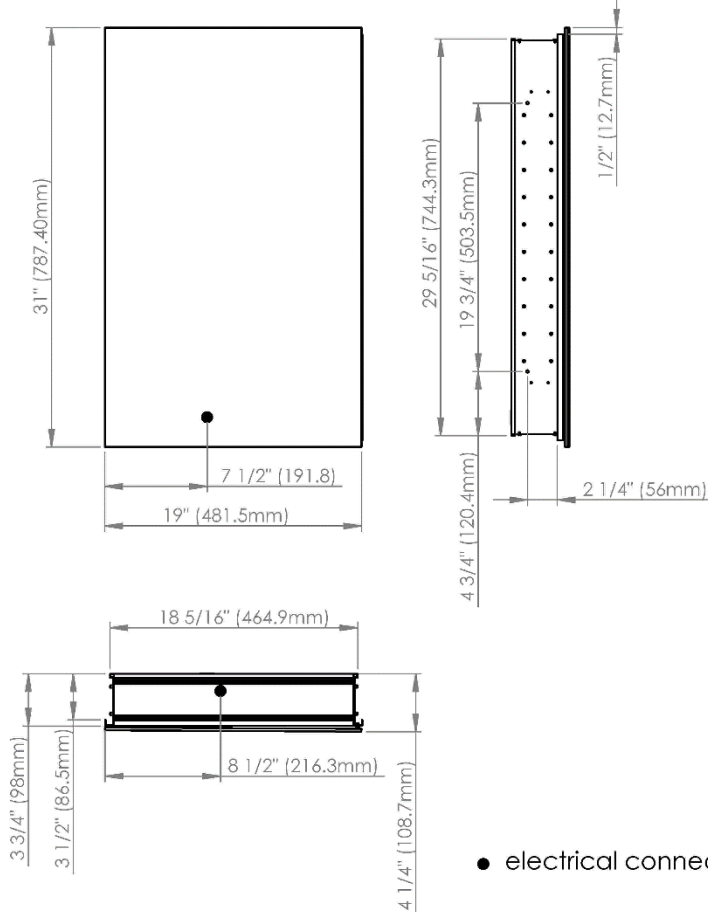

Model#	10.19314.001
Model	1/19-1/4" x 31"

## Recessed (Rough Opening 18 5/16" x 29 5/16")

## Surface Mount

Side mirror (optional)