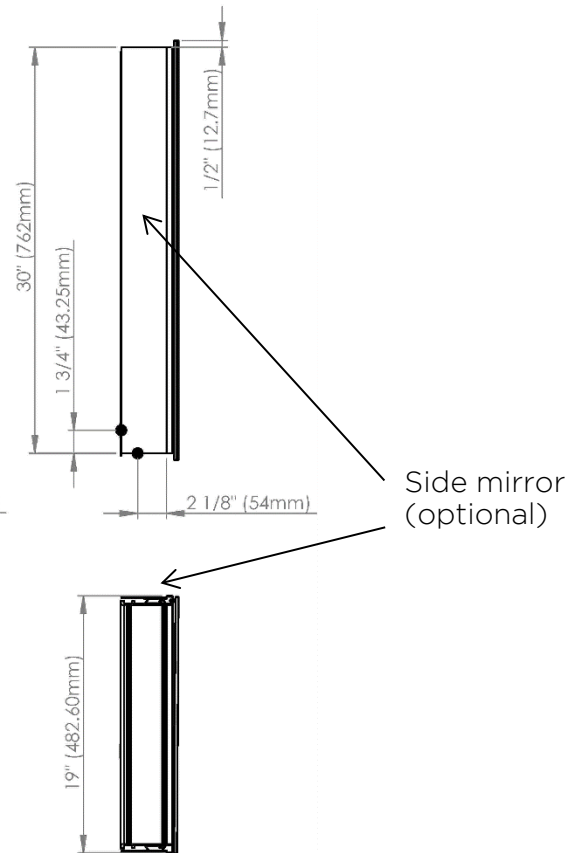

Model#	10.19314.001
Model	1/19-1/4" x 31"

## Recessed (Rough Opening 18 5/16" x 29 5/16")

## Surface Mount

Side mirror (optional)