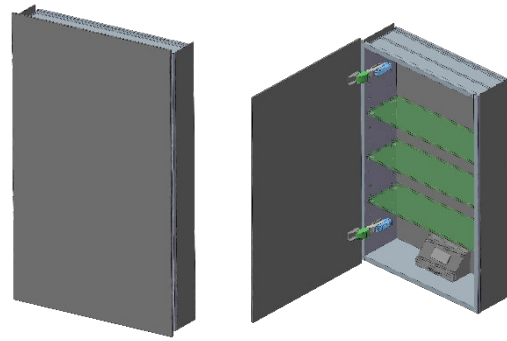

Model#	10.19316.001
Model	1/19-1/6" x 31"

Including:

- Electrical Outlet
- Silverlasting™ double-sided mirror doors (left and right option)
- 3 Glass shelves
- Blum soft-close hinges
- Mirrored interior
- Anodized aluminum body