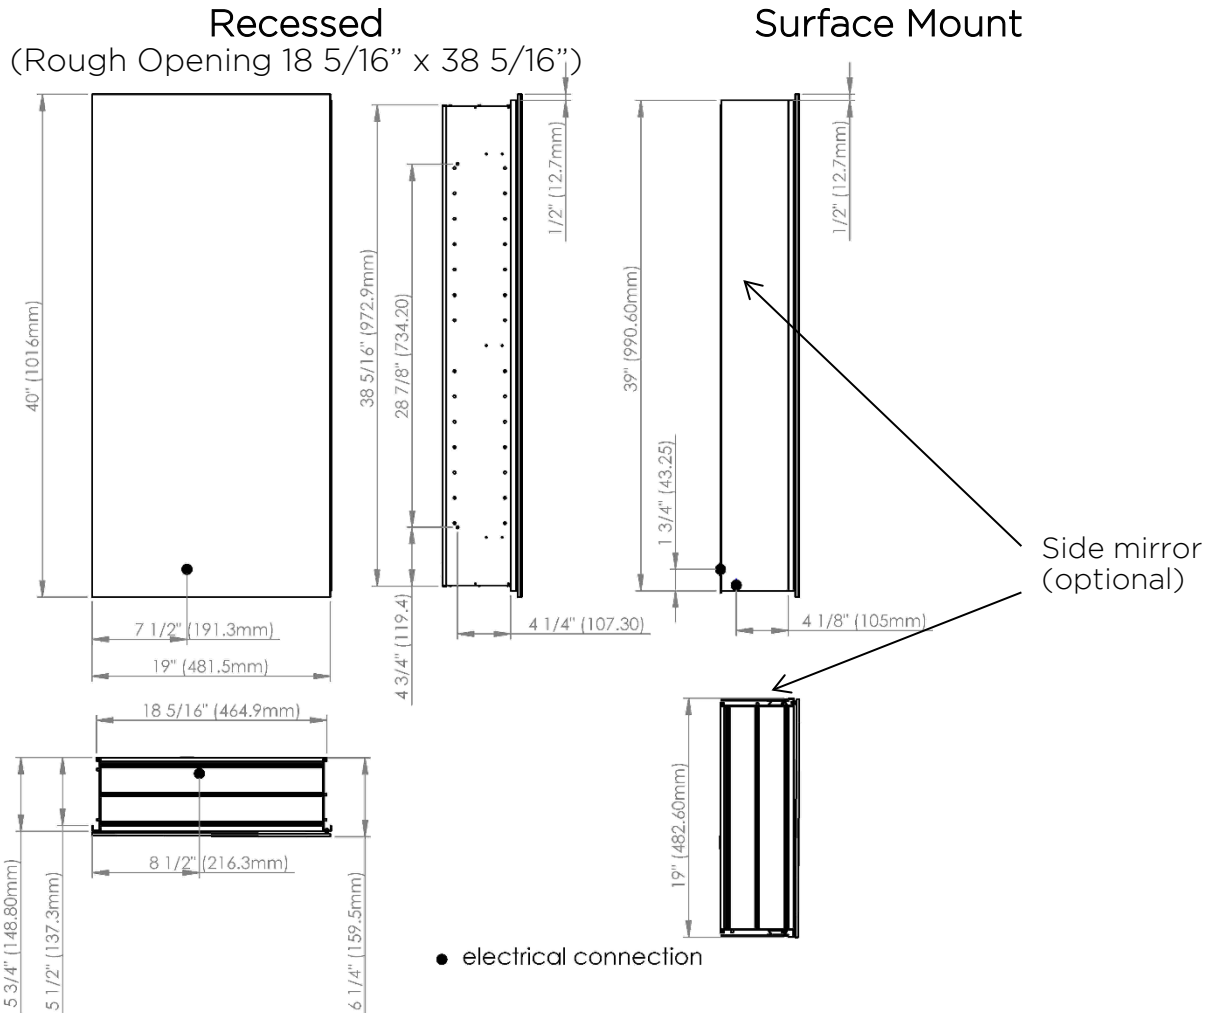

# SIDLER®

Model#	10.19406.001
Model	1/19-1/6" x 40"

## Including:

- Electrical Outlet
- Silverlasting™ double-sided mirror doors (left and right option)
- 4 Glass shelves
- Blum soft-close hinges
- Mirrored interior
- Anodized aluminum body

7626 Winston Street  
Burnaby, BC V5A 2H4  
CANADA