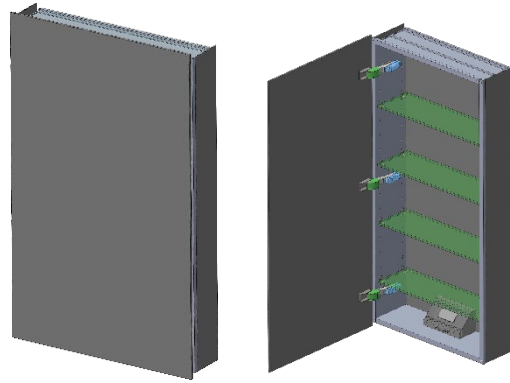

# SIDLER®

Model#	10.19406.001
Model	1/19-1/6" x 40"

## Including:

- Electrical Outlet
- Silverlasting™ double-sided mirror doors (left and right option)
- 4 Glass shelves
- Blum soft-close hinges
- Mirrored interior
- Anodized aluminum body

7626 Winston Street  
Burnaby, BC V5A 2H4  
CANADA