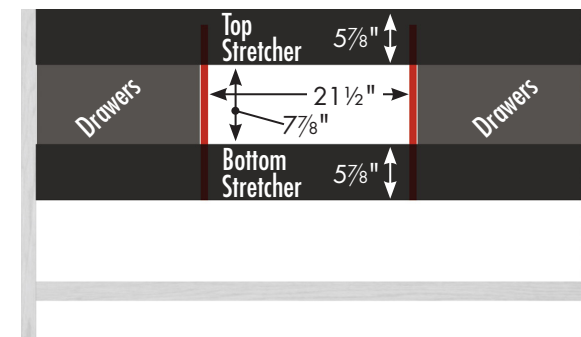

# STRASSER

Specifications:

**Alki Spa Vanity**  
60"w, 34½"h, center basin

internal dividers

Vanity back clear openings for plumbing

**60" Alki Spa Vanity**  
**Center Basin**  
60" wide  
34½" tall  
21" or 18½" front-to-back