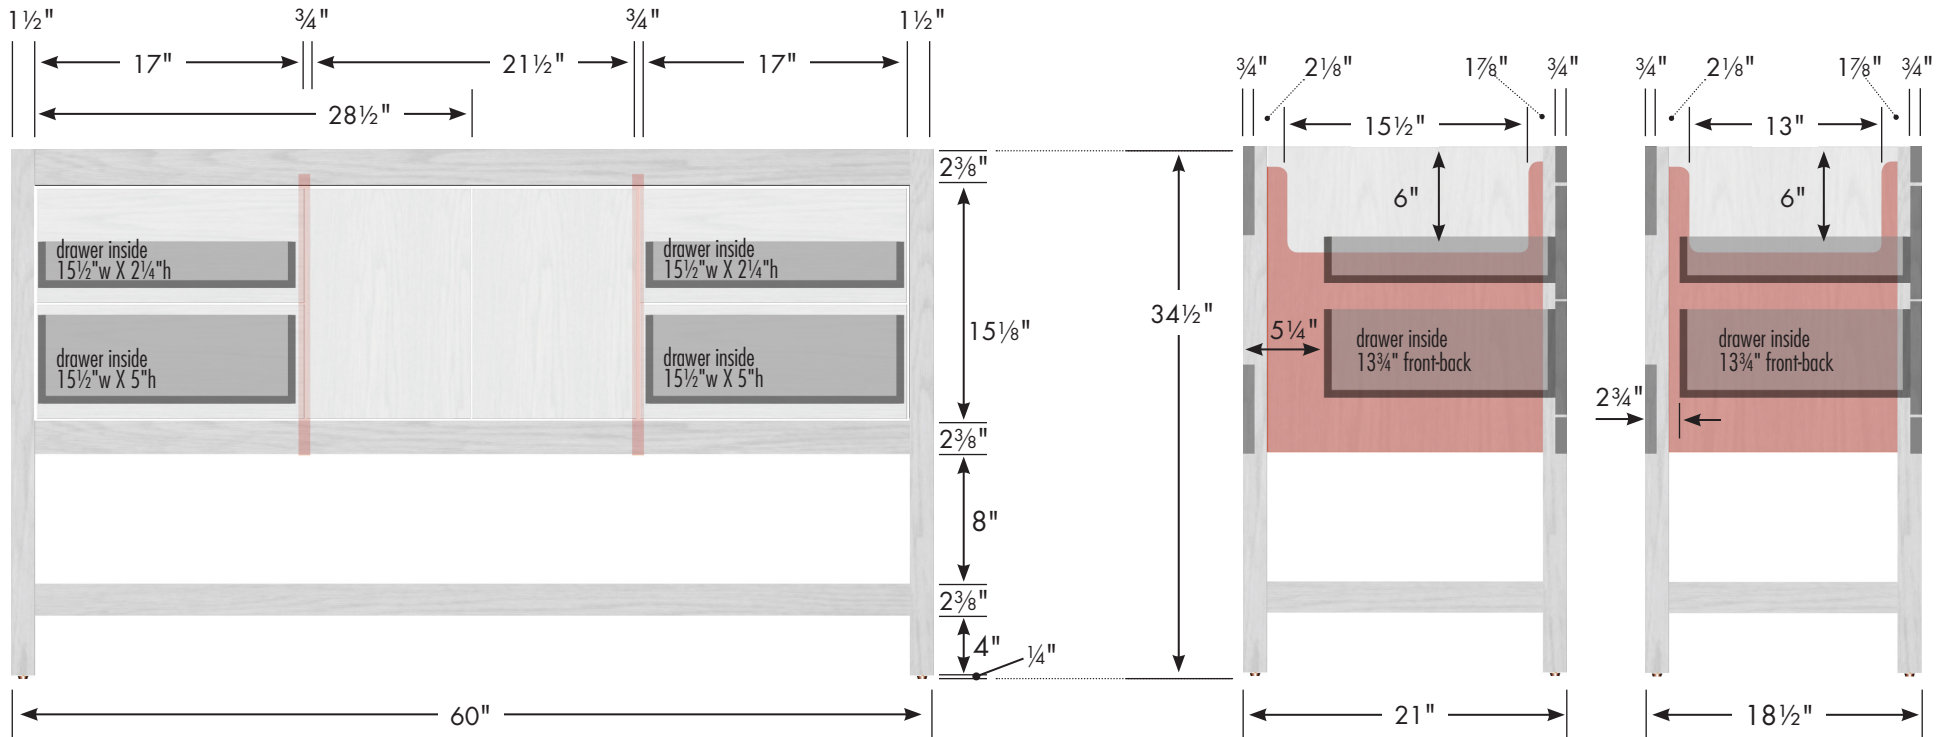

# STRASSER

Specifications:

**Alki Spa Vanity**  
60"w, 34½"h, center basin

internal dividers

Vanity back clear openings for plumbing

**60" Alki Spa Vanity**  
**Center Basin**  
60" wide  
34½" tall  
21" or 18½" front-to-back