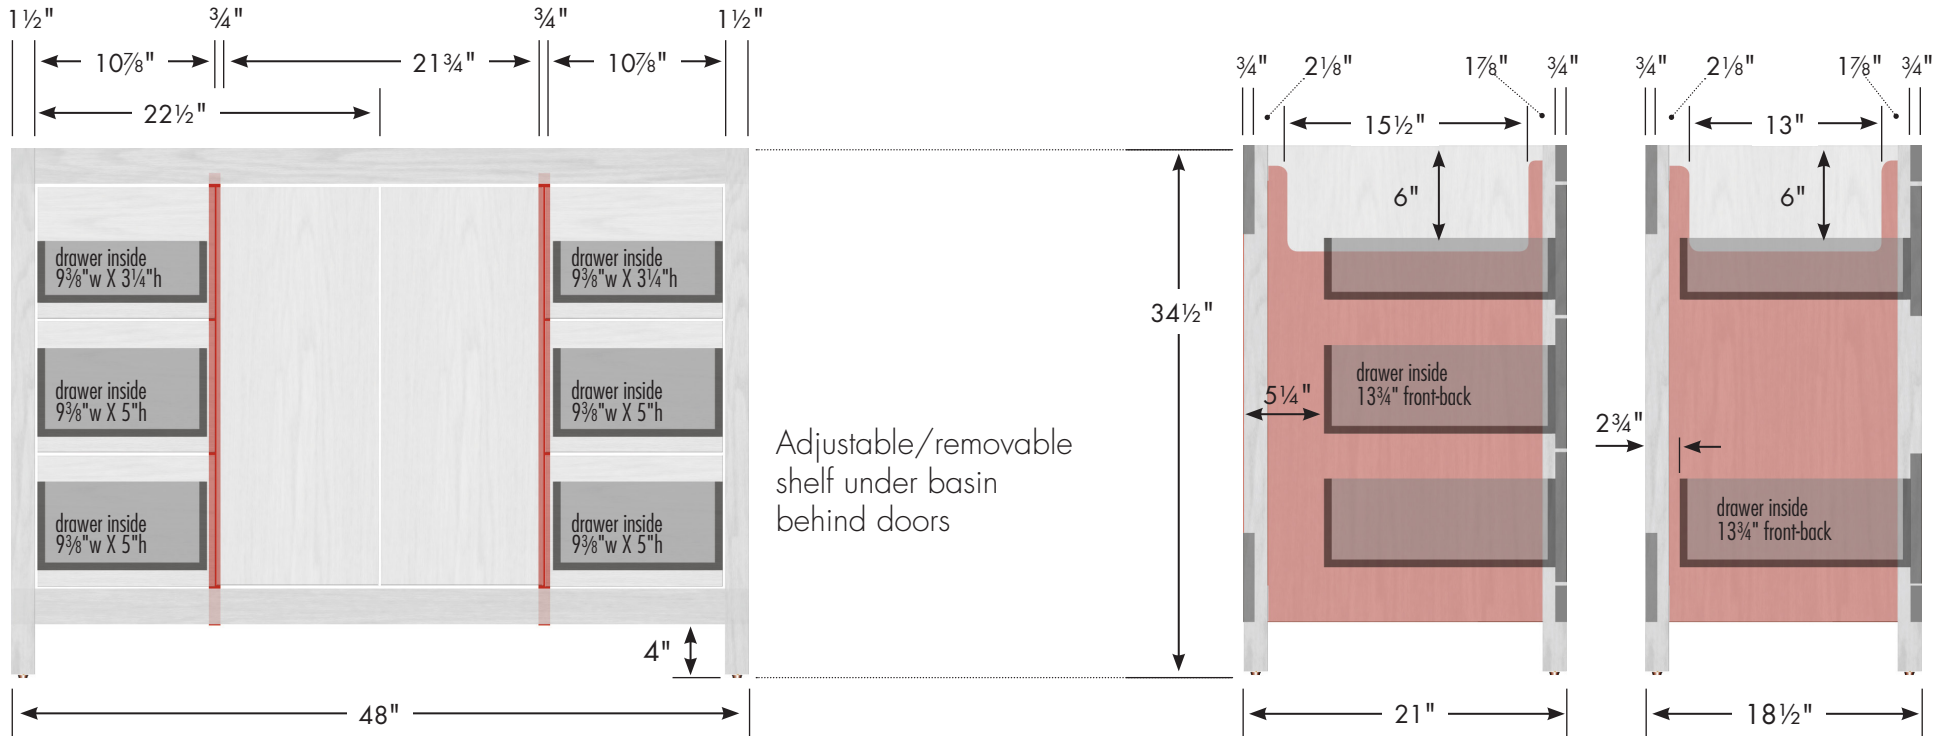

STRASSER

Specifications:

Alki View Vanity
48" w, 34½" h

48" Alki View Vanity

48" wide
34½" tall
21" or 18½" front-to-back

Vanity back clear openings for plumbing
(may need to cut adjustable shelf)