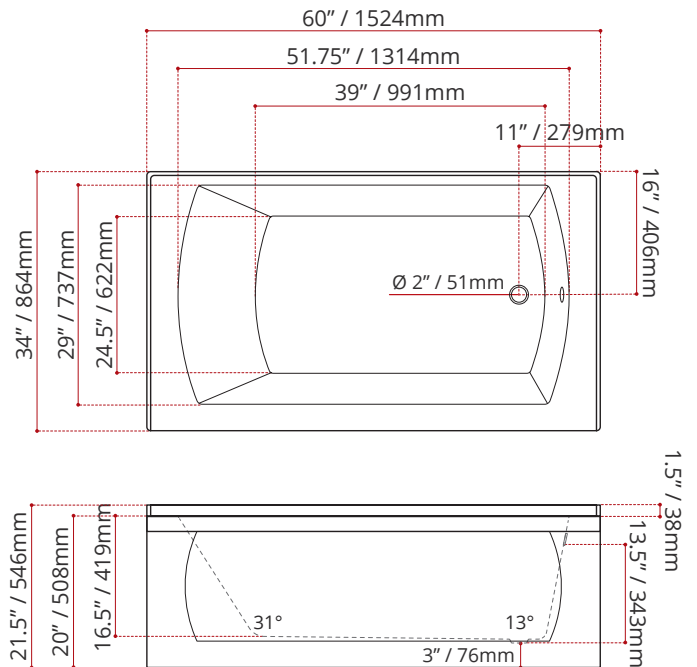

MEASUREMENTS:

- Length: 60" / 1524mm
- Width: 34" / 864mm
- Skirt Height: 20" / 508mm

WATER DEPTH	CAPACITY
13.5" / 343mm Drain to overflow	56 gal. 212 litres of water

CUSTOMIZE YOUR TUB

ALL OPTIONS ARE MADE TO ORDER - NO REFUND - NO RETURN -

SHIPPING INFORMATION:

- Length: 62" / 1575mm
- Net Weight: 35.8 kg / 79 lbs
- Width: 38" / 965mm
- Gross Weight: 40 kg / 88 lbs
- Height: 26" / 660mm

OVO6034SKLWHT
(LEFT HAND DRAIN LOCATION)

OVO6034SKRWHT
(RIGHT HAND DRAIN LOCATION)

DISCLAIMER:

Measurements may vary $\pm \frac{1}{4}$ "
(Diagram Not to scale)