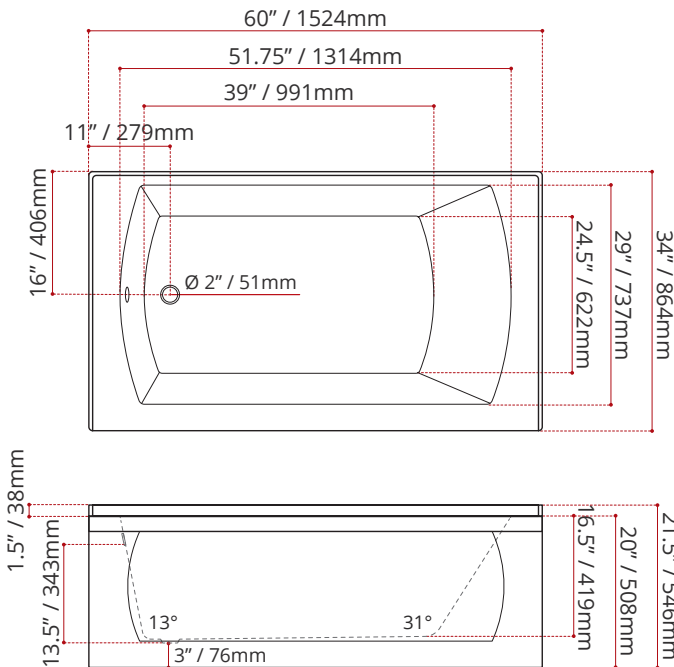

MEASUREMENTS:

- Length: 60" / 1524mm
- Width: 34" / 864mm
- Skirt Height: 20" / 508mm

WATER DEPTH	CAPACITY
13.5" / 343mm Drain to overflow	56 gal. 212 litres of water

CUSTOMIZE YOUR TUB

ALL OPTIONS ARE MADE TO ORDER - NO REFUND - NO RETURN -

SHIPPING INFORMATION:

- Length: 62" / 1575mm
- Net Weight: 35.8 kg / 79 lbs
- Width: 38" / 965mm
- Gross Weight: 40 kg / 88 lbs
- Height: 26" / 660mm

OVO6034SKLWHT
(LEFT HAND DRAIN LOCATION)

OVO6034SKRWHT
(RIGHT HAND DRAIN LOCATION)

DISCLAIMER:

Measurements may vary $\pm \frac{1}{4}$ "
(Diagram Not to scale)