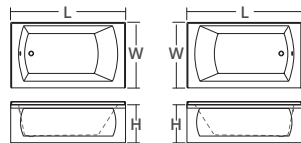

The OVO skirted bathtub has a spacious bathing well design with a sloped backrest for complete comfort. The patterned skirt gives this tub a sophisticated yet classic look.

DESCRIPTION:

- Classic style.
- Pattern on skirt.
- End drain.
- High gloss / Crack-resistant acrylic.
- Made in Canada.
- Complies with CSA & IAPMO standards.

MEASUREMENTS:

- Length: 60" / 1524mm
- Width: 34" / 864mm
- Skirt Height: 20" / 508mm

WATER DEPTH	CAPACITY
13.5" / 343mm Drain to overflow	56 gal. 212 litres of water

CUSTOMIZE YOUR TUB

ALL OPTIONS ARE MADE TO ORDER - NO REFUND - NO RETURN -

SHIPPING INFORMATION:

- Length: 62" / 1575mm
- Net Weight: 35.8 kg / 79 lbs
- Width: 38" / 965mm
- Gross Weight: 40 kg / 88 lbs
- Height: 26" / 660mm

OVO6034SKLWHT
(LEFT HAND DRAIN LOCATION)

OVO6034SKRWHT
(RIGHT HAND DRAIN LOCATION)