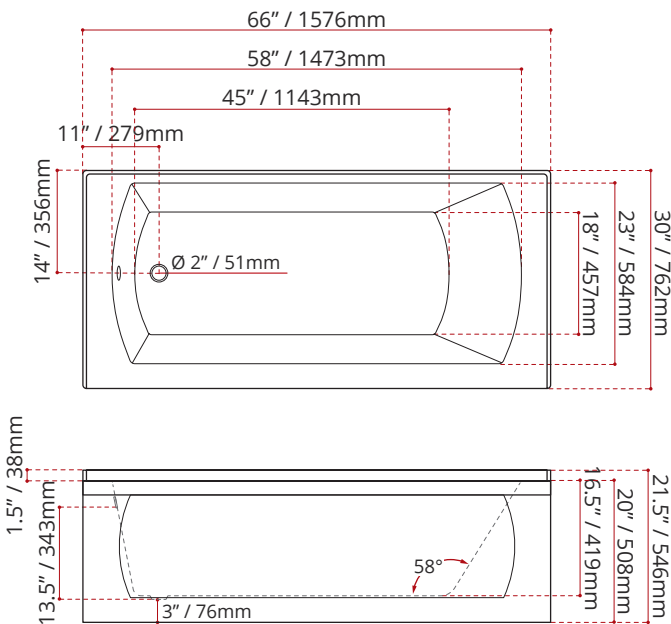

MEASUREMENTS:

- Length: 66" / 1676mm
- Width: 30" / 762mm
- Skirt Height: 20" / 508mm

WATER DEPTH	CAPACITY
13.5" / 343mm Drain to overflow	48 gal. 182 litres of water

CUSTOMIZE YOUR TUB

ALL OPTIONS ARE MADE TO ORDER - NO REFUND - NO RETURN -

AVAILABLE COLOURS:

White -WHT-

Black -WHT-

Biscuit -WHT-

AVAILABLE CUSTOMIZATION OPTIONS:

- 3/4" Set back wood apron -OPT001-
- Textured Bottom -OPT004-
- Removable access panel -OPT002-
- Double tiling flange -OPT005-
- Skirt cut-off -OPT003-

SHIPPING INFORMATION:

- Length: 68" / 1727mm
- Net Weight: 35.8 kg / 79 lbs
- Width: 34" / 864mm
- Gross Weight: 40 kg / 88 lbs
- Height: 26" / 660mm

OVO6630SKLWHT
(LEFT HAND DRAIN LOCATION)

OVO6630SKRWHT
(RIGHT HAND DRAIN LOCATION)

DISCLAIMER:

Measurements may vary $\pm \frac{1}{4}$ "
(Diagram Not to scale)