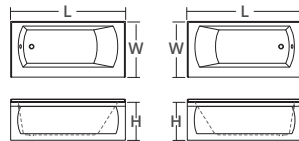

The OVO skirted bathtub has a spacious bathing well design with a sloped backrest for complete comfort. The patterned skirt gives this tub a sophisticated yet classic look.

DESCRIPTION:

- Classic style.
- Pattern on skirt.
- End drain.
- High gloss / Crack-resistant acrylic.
- Made in Canada.
- Complies with CSA & IAPMO standards.

MEASUREMENTS:

- Length: 66" / 1676mm
- Width: 30" / 762mm
- Skirt Height: 20" / 508mm

WATER DEPTH	CAPACITY
13.5" / 343mm Drain to overflow	48 gal. 182 litres of water

CUSTOMIZE YOUR TUB

ALL OPTIONS ARE MADE TO ORDER - NO REFUND - NO RETURN -

SHIPPING INFORMATION:

- Length: 68" / 1727mm
- Net Weight: 35.8 kg / 79 lbs
- Width: 34" / 864mm
- Gross Weight: 40 kg / 88 lbs
- Height: 26" / 660mm

OVO6630SKLWHT
(LEFT HAND DRAIN LOCATION)

OVO6630SKRWHT
(RIGHT HAND DRAIN LOCATION)