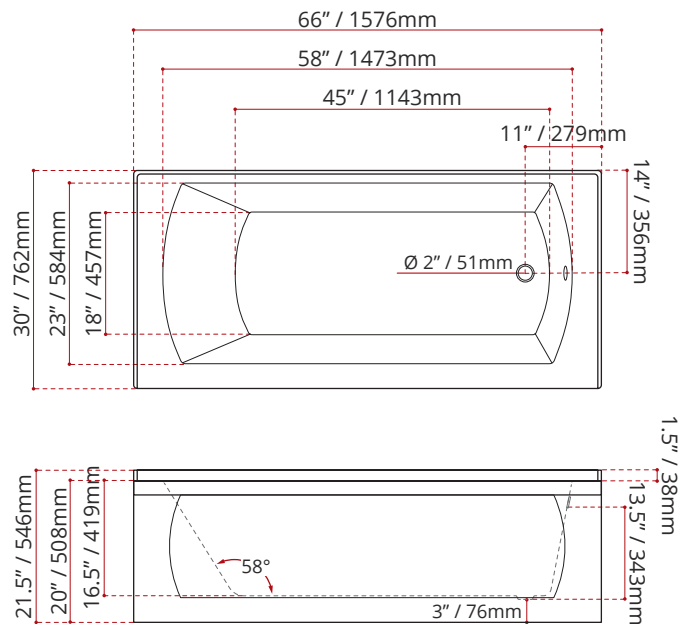

MEASUREMENTS:

- Length: 66" / 1676mm
- Width: 30" / 762mm
- Skirt Height: 20" / 508mm

WATER DEPTH	CAPACITY
13.5" / 343mm Drain to overflow	48 gal. 182 litres of water

CUSTOMIZE YOUR TUB

ALL OPTIONS ARE MADE TO ORDER - NO REFUND - NO RETURN -

SHIPPING INFORMATION:

- Length: 68" / 1727mm
- Net Weight: 35.8 kg / 79 lbs
- Width: 34" / 864mm
- Gross Weight: 40 kg / 88 lbs
- Height: 26" / 660mm

OVO6630SKLWHT
(LEFT HAND DRAIN LOCATION)

OVO6630SKRWHT
(RIGHT HAND DRAIN LOCATION)

DISCLAIMER:

Measurements may vary $\pm \frac{1}{4}$ "
(Diagram Not to scale)