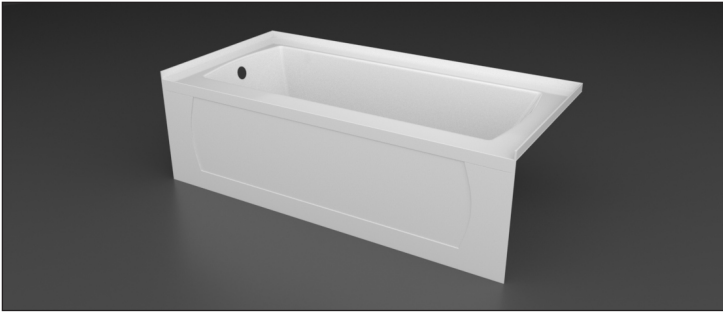

OVO6630SKLWHT
(LEFT HAND DRAIN LOCATION)