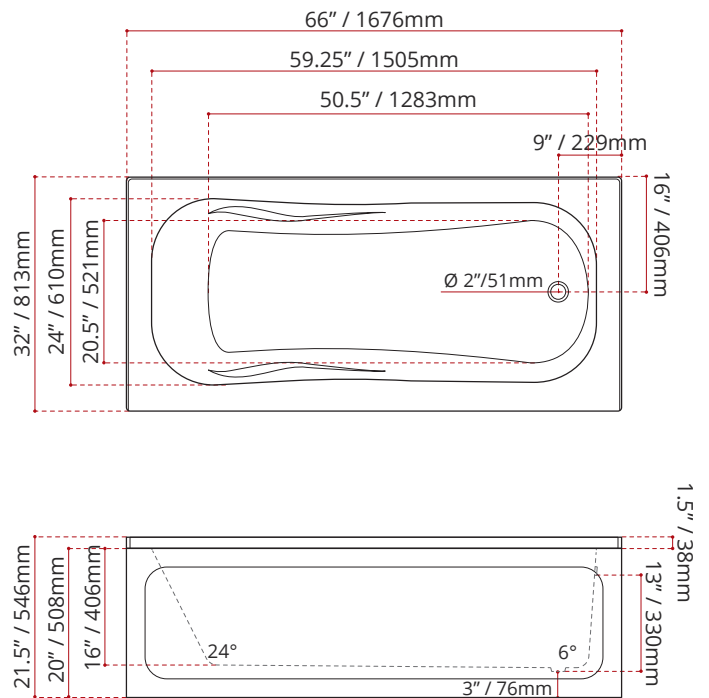

**MEASUREMENTS:**

- Length: 66" / 1676mm
- Width: 32" / 813mm
- Skirt Height: 20" / 508mm

WATER DEPTH	CAPACITY
13" / 330mm Drain to overflow	58 gal. 219 litres of water

**CUSTOMIZE YOUR TUB**

*ALL OPTIONS ARE MADE TO ORDER - NO REFUND - NO RETURN -*

**AVAILABLE COLOURS:**

White -WHT-

Black -WHT-

Biscuit -WHT-

**AVAILABLE CUSTOMIZATION OPTIONS:**

- 3/4" Set back wood apron -OPT001-
- Removable access panel -OPT002-
- Skirt cut-off -OPT003-
- Textured Bottom -OPT004-
- Double tiling flange -OPT005-

**SHIPPING INFORMATION:**

- Length: 68" / 1727mm
- Width: 34" / 864mm
- Height: 26" / 660mm
- Net Weight: 35 kg / 77 lbs
- Gross Weight: 40 kg / 88 lbs

**PRO6632SKLWHT**  
(LEFT HAND DRAIN LOCATION)

**PRO6632SKRWHT**  
(RIGHT HAND DRAIN LOCATION)

**DISCLAIMER:**

Measurements may vary  $\pm \frac{1}{4}$ "  
(Diagram Not to scale)