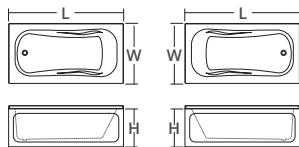

The PRO skirted bathtub has integral armrests and a body-contoured design. The patterned skirt gives this tub a sophisticated yet classic look.

**DESCRIPTION:**

- Classic style
- Pattern on skirt
- End drain
- Comes with integral armrests
- High gloss / Crack-resistant acrylic
- Made in Canada
- Complies with CSA & IAPMO standards

**MEASUREMENTS:**

- Length: 66" / 1676mm
- Width: 32" / 813mm
- Skirt Height: 20" / 508mm

WATER DEPTH	CAPACITY
13" / 330mm Drain to overflow	58 gal. 219 litres of water

**CUSTOMIZE YOUR TUB**

*ALL OPTIONS ARE MADE TO ORDER - NO REFUND - NO RETURN -*

**SHIPPING INFORMATION:**

- Length: 68" / 1727mm
- Width: 34" / 864mm
- Height: 26" / 660mm
- Net Weight: 35 kg / 77 lbs
- Gross Weight: 40 kg / 88 lbs

**PRO6632SKLWHT**  
(LEFT HAND DRAIN LOCATION)

**PRO6632SKRWHT**  
(RIGHT HAND DRAIN LOCATION)