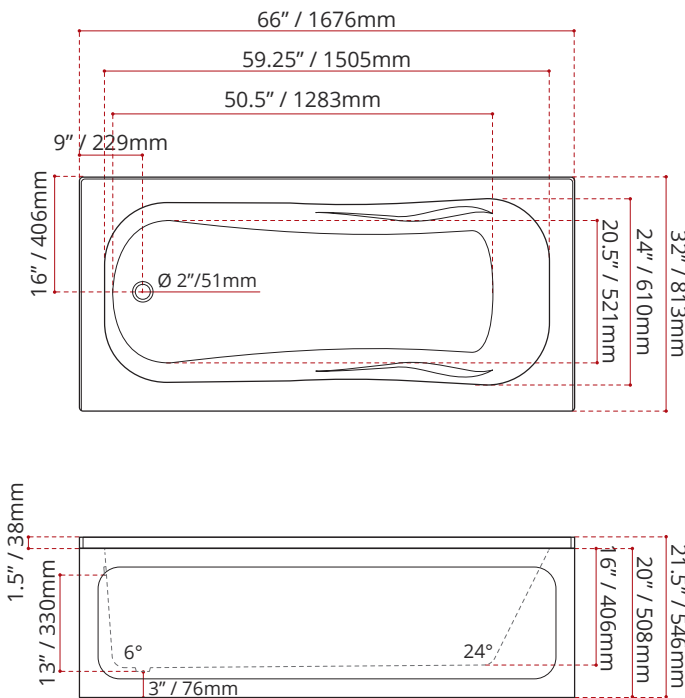

**MEASUREMENTS:**

- Length: 66" / 1676mm
- Width: 32" / 813mm
- Skirt Height: 20" / 508mm

WATER DEPTH	CAPACITY
13" / 330mm Drain to overflow	58 gal. 219 litres of water

**CUSTOMIZE YOUR TUB**

*ALL OPTIONS ARE MADE TO ORDER - NO REFUND - NO RETURN -*

**AVAILABLE COLOURS:**

White -WHT-

Black -WHT-

Biscuit -WHT-

**AVAILABLE CUSTOMIZATION OPTIONS:**

- 3/4" Set back wood apron -OPT001-
- Removable access panel -OPT002-
- Skirt cut-off -OPT003-
- Textured Bottom -OPT004-
- Double tiling flange -OPT005-

**SHIPPING INFORMATION:**

- Length: 68" / 1727mm
- Width: 34" / 864mm
- Height: 26" / 660mm
- Net Weight: 35 kg / 77 lbs
- Gross Weight: 40 kg / 88 lbs

**PRO6632SKLWHT**  
(LEFT HAND DRAIN LOCATION)

**PRO6632SKRWHT**  
(RIGHT HAND DRAIN LOCATION)

**DISCLAIMER:**

Measurements may vary  $\pm \frac{1}{4}$ "  
(Diagram Not to scale)