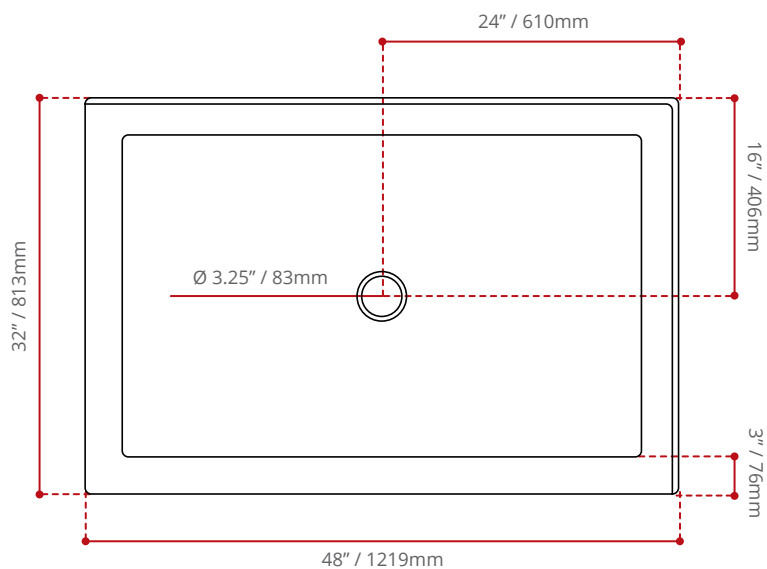

DESCRIPTION:

- Left / Right hand threshold.
- Centred Drain.
- High gloss / Crack-resistant acrylic.
- Made in Canada.
- Complies with CSA & IAPMO standards.

AVAILABLE COLOURS:

- White (Default).
- Black.
- Biscuit.

AVAILABLE OPTIONS:

- Texture Bottom.

SHIPPING DIMENSIONS

50 x 34 x 8" / 1270 x 864 x 203mm

NET WEIGHT

TBA

GROSS WEIGHT

TBA

Measurements may vary ±5mm
- Diagram NOT to scale -