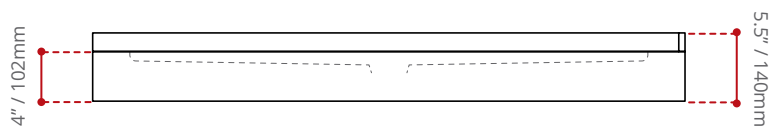

DESCRIPTION:

- Left / Right hand threshold.
- Centred Drain.
- High gloss / Crack-resistant acrylic.
- Made in Canada.
- Complies with CSA & IAPMO standards.

AVAILABLE COLOURS:

- White (Default).
- Black.
- Biscuit.

AVAILABLE OPTIONS:

- Texture Bottom.

SHIPPING DIMENSIONS

50 x 34 x 8" / 1270 x 864 x 203mm

NET WEIGHT

TBA

GROSS WEIGHT

TBA

Measurements may vary ±5mm
- Diagram NOT to scale -