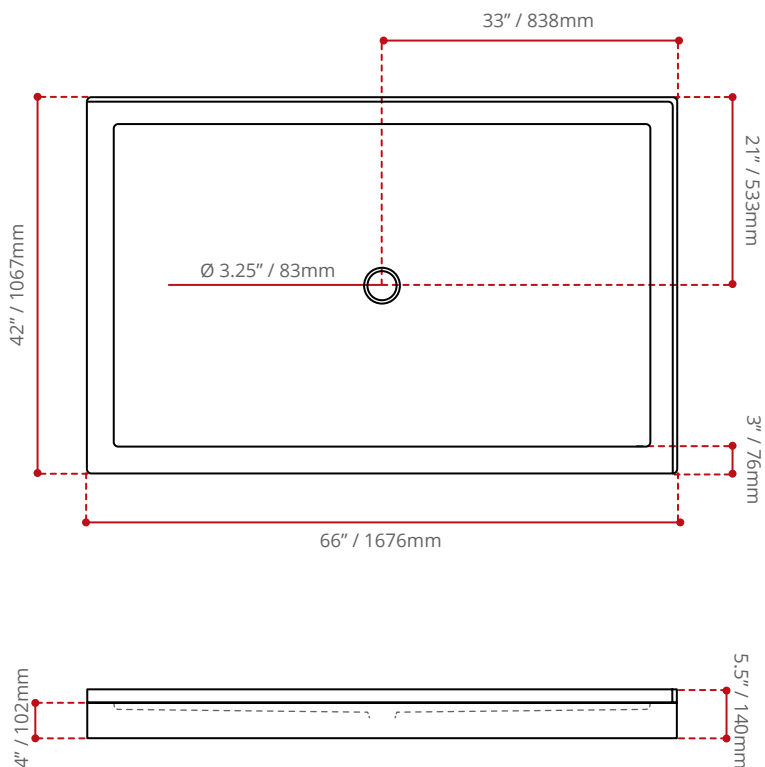

DESCRIPTION:

- Left / Right hand threshold.
- Centred Drain.
- High gloss / Crack-resistant acrylic.
- Made in Canada.
- Complies with CSA & IAPMO standards.

AVAILABLE COLOURS:

- White (Default).
- Black.
- Biscuit.

AVAILABLE OPTIONS:

- Texture Bottom.

SHIPPING DIMENSIONS

68 x 44 x 8" / 1727 x 1118 x 203mm

NET WEIGHT

TBA

GROSS WEIGHT

TBA

Measurements may vary ± 5mm
- Diagram NOT to scale -