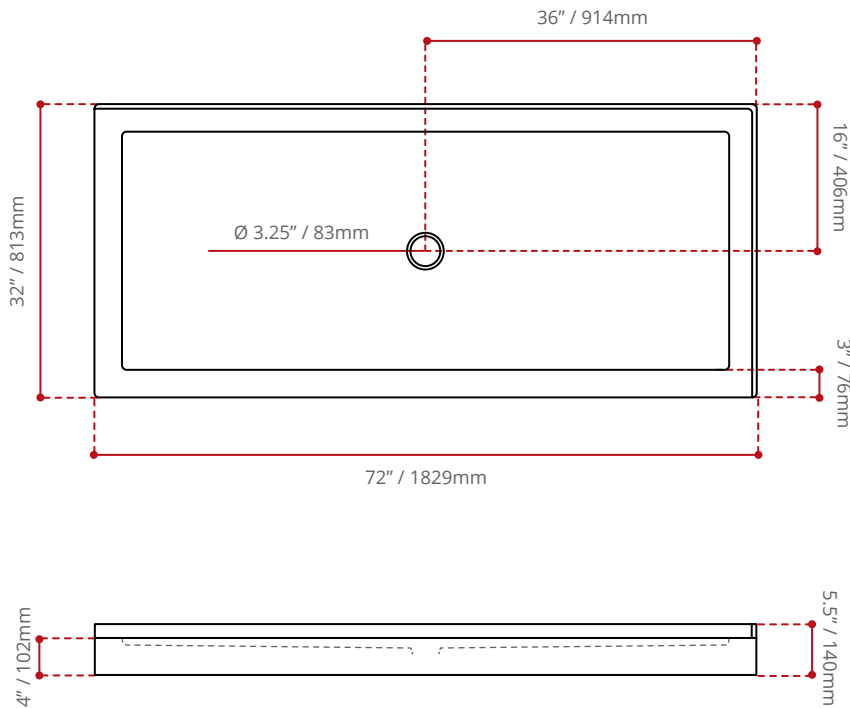

**DESCRIPTION:**

- Left / Right hand threshold.
- Centred Drain.
- High gloss / Crack-resistant acrylic.
- Made in Canada.
- Complies with CSA & IAPMO standards.

**AVAILABLE COLOURS:**

- White (Default).
- Black.
- Biscuit.

**AVAILABLE OPTIONS:**

- Texture Bottom.

**SHIPPING DIMENSIONS**

74 x 34 x 8" / 1880 x 864 x 203mm

**NET WEIGHT**

TBA

**GROSS WEIGHT**

TBA

Measurements may vary ±5mm  
- Diagram NOT to scale -