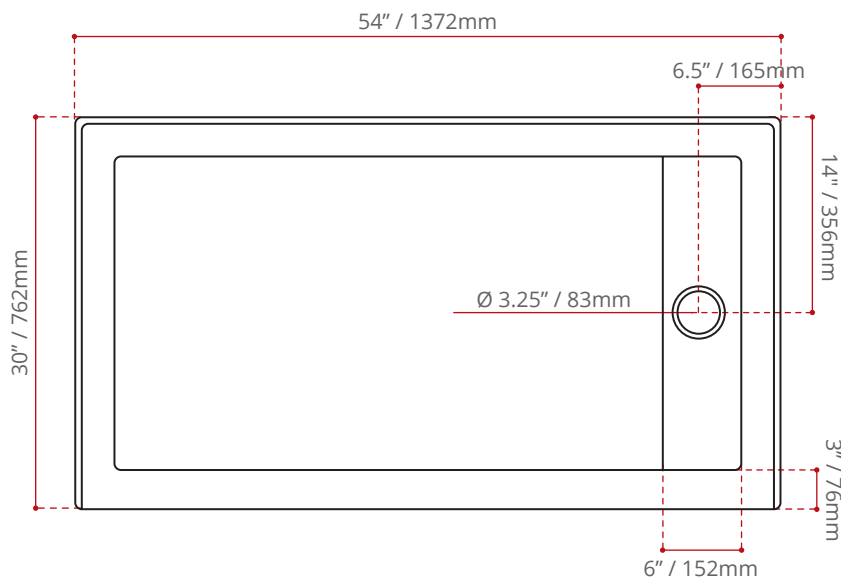

**DESCRIPTION:**

- High gloss / Crack-resistant acrylic.
- Left / Right hand linear drain cover.
- White Linear drain cover included.
- Made in Canada.
- Complies with CSA & IAPMO standards.

**AVAILABLE COLOURS:**

- White (Default).
- Black.
- Biscuit.

**AVAILABLE OPTIONS:**

- Texture Bottom.

Colour Me **SERIES**

**SHIPPING DIMENSIONS**

56 x 32 x 8" / 1422 x 813 x 203mm

**NET WEIGHT**

TBA

**GROSS WEIGHT**

TBA

Measurements may vary ±5mm  
- Diagram NOT to scale -