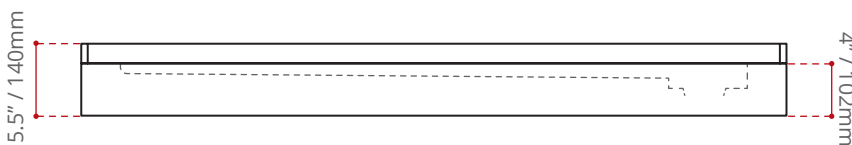

- White (Default).
- Black.
- Biscuit.

**AVAILABLE OPTIONS:**

- Texture Bottom.

Colour Me **SERIES**

**SHIPPING DIMENSIONS**

56 x 32 x 8" / 1422 x 813 x 203mm

**NET WEIGHT**

TBA

**GROSS WEIGHT**

TBA

Measurements may vary ±5mm  
- Diagram NOT to scale -