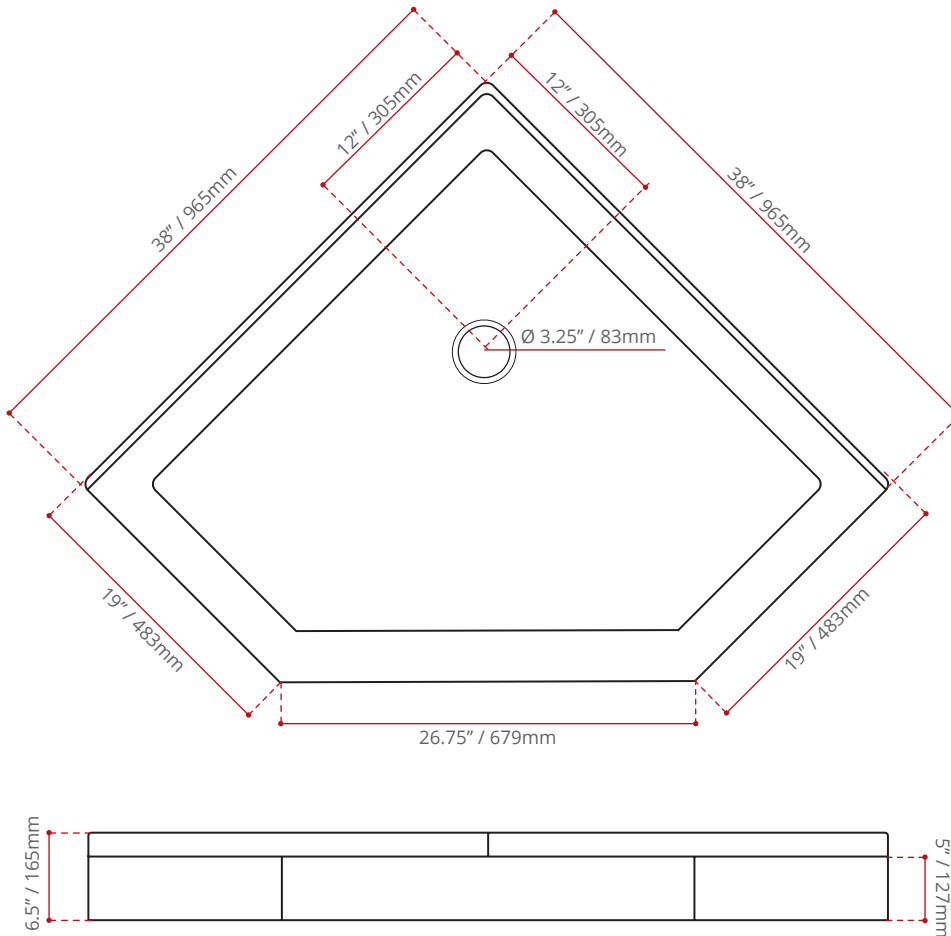

DESCRIPTION:

- High gloss / Crack-resistant acrylic.
- Made in Canada.
- Complies with CSA & IAPMO standards.

AVAILABLE COLOURS:

- White (Default).
- Black.
- Biscuit.

AVAILABLE OPTIONS:

- Texture Bottom.

SHIPPING DIMENSIONS

40 x 40 x 7" / 1016 x 1016 x 178mm

NET WEIGHT

TBA

GROSS WEIGHT

TBA

Measurements may vary ±5mm
- Diagram NOT to scale -