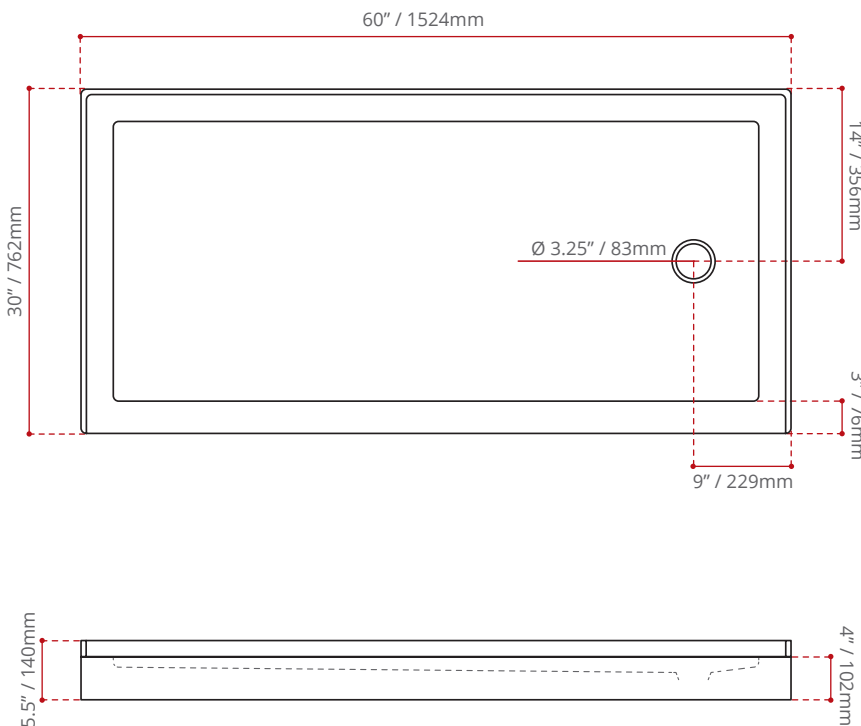

**DESCRIPTION:**

- Offset Drain (Left or Right).
- High gloss / Crack-resistant acrylic.
- Made in Canada.
- Complies with CSA & IAPMO standards.

**AVAILABLE COLOURS:**

- White (Default).
- Black.
- Biscuit.

**AVAILABLE OPTIONS:**

- Texture Bottom.

**SHIPPING DIMENSIONS**

62 x 32 x 7" / 1575 x 813 x 178mm

**NET WEIGHT**

TBA

**GROSS WEIGHT**

TBA

Measurements may vary ± 5mm  
- Diagram NOT to scale -