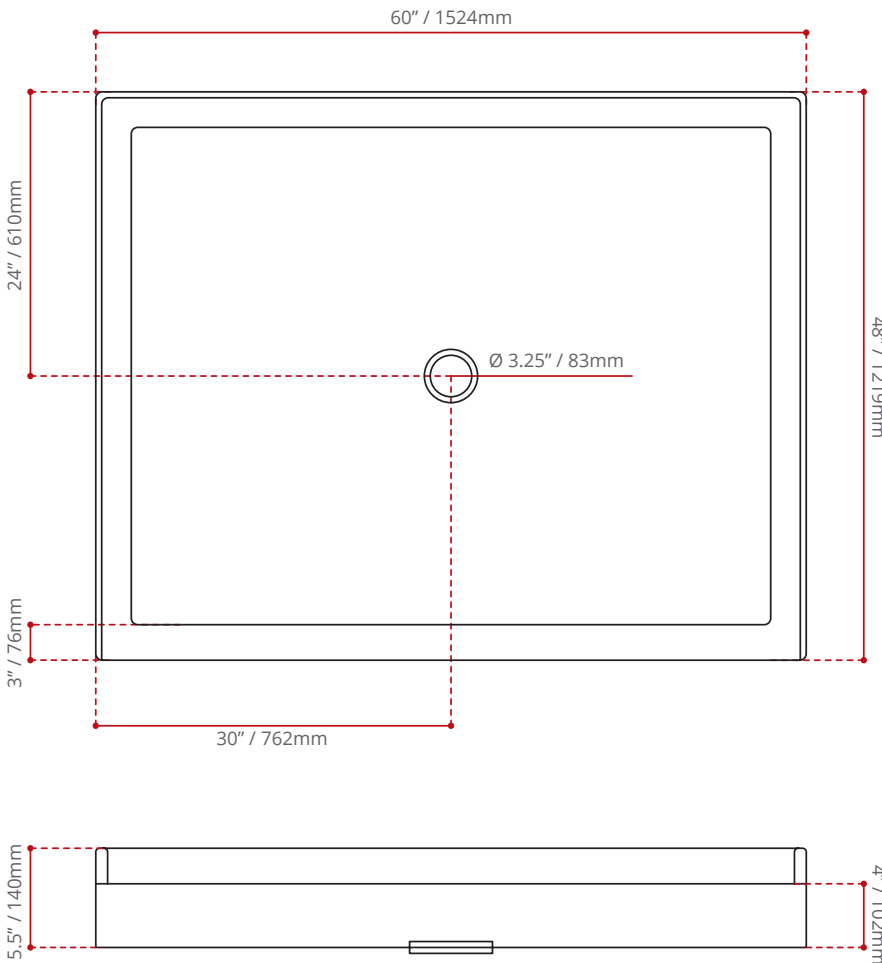

DESCRIPTION:

- Centred Drain.
- High gloss / Crack-resistant acrylic.
- Made in Canada.
- Complies with CSA & IAPMO standards.

AVAILABLE COLOURS:

- White (Default).
- Black.
- Biscuit.

AVAILABLE OPTIONS:

- Texture Bottom.

SHIPPING DIMENSIONS

62 x 50 x 7" / 1575 x 1270 x 178mm

NET WEIGHT

TBA

GROSS WEIGHT

TBA

Measurements may vary \pm 5mm
- Diagram NOT to scale -